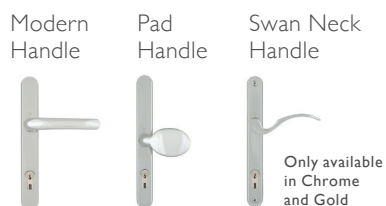

1 DOOR COLOURS

All colours available in dual colour (matching exterior and interior), or colour on the exterior with either smooth white or white woodgrain interior

2 GLAZING OPTIONS

N/A

3 FURNITURE HARDWARE OPTIONS AS STANDARD

The door comes with the standard door furniture pack which has various options (see below).

DOOR KNOCKERS

Available with or without spy hole

LETTERBOX

COASTAL FURNITURE

Optional Upgrade to Coastal Furniture

Barnes uPVC Exclusives Door (FPI8)

TECHNICAL FEATURES

Construction	Multi-chambered uPVC profile
Material	uPVC
Finish	White – Smooth uPVC Colour – Woodgrain Textured Finish
Rebate	Double rebate weatherproof seals
Frame	70mm deep uPVC bevelled frame
Door Colours	White uPVC Agate Grey Anthracite Grey White Woodgrain Black Chartwell Green Irish Oak Cream Golden Oak Rosewood Silver Grey Slate Grey
Opening	Both in or out of the home
Locking system	Bi-directional multipoint locking mechanism
Lock rating	Yale 3* Euro Cylinder
Test standard	Latest PAS 24:2022 security and weatherproof standards