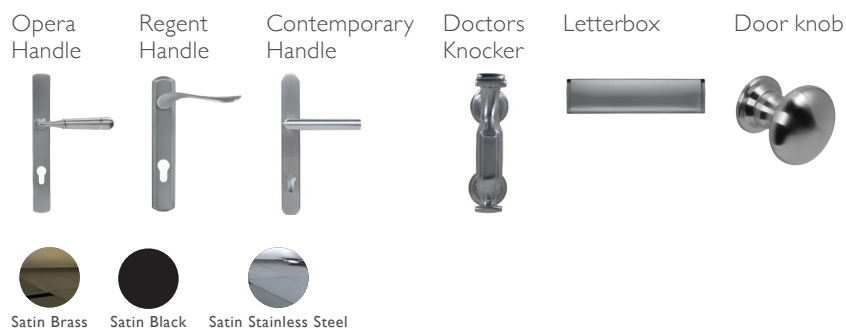

1 DOOR COLOURS

All colours available in dual colour (matching exterior and interior), or colour on the exterior with either smooth white or white woodgrain interior

2 GLAZING OPTIONS

N/A

3 FURNITURE HARDWARE OPTIONS AS STANDARD

The door comes with the standard door furniture pack which has various options (see below).

DOOR KNOCKERS

Available with or without spy hole

LETTERBOX

COASTAL FURNITURE

Optional Upgrade to Coastal Furniture

Barnes uPVC Exclusives Door (FPI8)

TECHNICAL FEATURES

Construction	Multi-chambered uPVC profile
Material	uPVC
Finish	White – Smooth uPVC Colour – Woodgrain Textured Finish
Rebate	Double rebate weatherproof seals
Frame	70mm deep uPVC bevelled frame
Door Colours	White uPVC Agate Grey Anthracite Grey White Woodgrain Black Chartwell Green Irish Oak Cream Golden Oak Rosewood Silver Grey Slate Grey
Opening	Both in or out of the home
Locking system	Bi-directional multipoint locking mechanism
Lock rating	Yale 3* Euro Cylinder
Test standard	Latest PAS 24:2022 security and weatherproof standards

ADDITIONAL ACCESSORIES AVAILABLE AS OPTIONS

Fishing guard	Yes
Internal colour	White
External colour	Chrome, Gold, Black
Door chain	Chrome, Gold
Hinge colours	Chrome, Gold, Brown, White and Black
SmartLock	Yes
Cat Flap	Not available on this design
THRESHOLD (property dependent ask surveyor for details)	
Full frame	Yes
Low frame	Yes
Aluminium	Yes
Letterbox positioning	Middle
Number of Keys	3