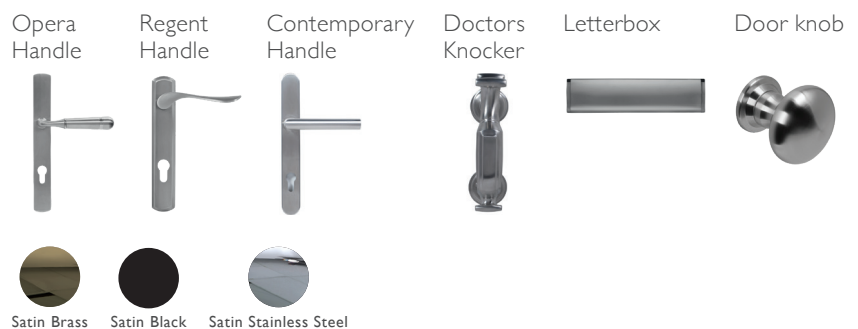

1 DOOR COLOURS

All colours available in dual colour (matching exterior and interior), or colour on the exterior with either smooth white or white woodgrain interior

2 GLAZING OPTIONS

N/A

3 FURNITURE HARDWARE OPTIONS AS STANDARD

The door comes with the standard door furniture pack which has various options (see below).

DOOR KNOCKERS

Available with or without spy hole

LETTERBOX

COASTAL FURNITURE

Optional Upgrade to Coastal Furniture

Harlow uPVC Exclusives Door (FP2)

TECHNICAL FEATURES

Construction	Multi-chambered uPVC profile
Material	uPVC
Finish	White – Smooth uPVC Colour – Woodgrain Textured Finish
Rebate	Double rebate weatherproof seals
Frame	70mm deep uPVC bevelled frame
Door Colours	White uPVC Agate Grey Anthracite Grey White Woodgrain Black Chartwell Green Irish Oak Cream Golden Oak Rosewood Silver Grey Slate Grey
Opening	Both in or out of the home
Locking system	Bi-directional multipoint locking mechanism
Lock rating	Yale 3* Euro Cylinder
Test standard	Latest PAS 24:2022 security and weatherproof standards

ADDITIONAL ACCESSORIES AVAILABLE AS OPTIONS

Fishing guard	Yes
Internal colour	White
External colour	Chrome, Gold, Black
Door chain	Chrome, Gold
Hinge colours	Chrome, Gold, Brown, White and Black
SmartLock	Yes
Cat Flap	Yes a hole can be cut for cat flap - although not supplied or installed