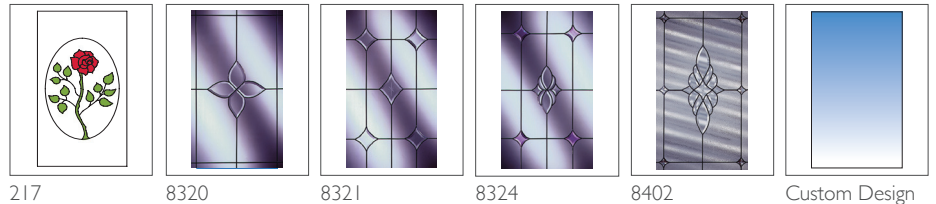

Decorative Designs