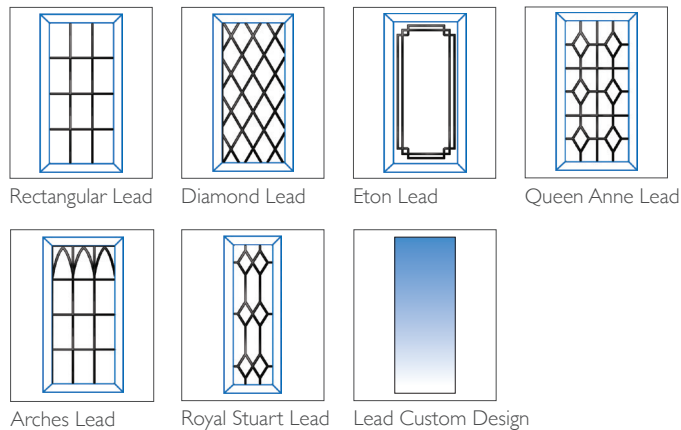

Lead Designs