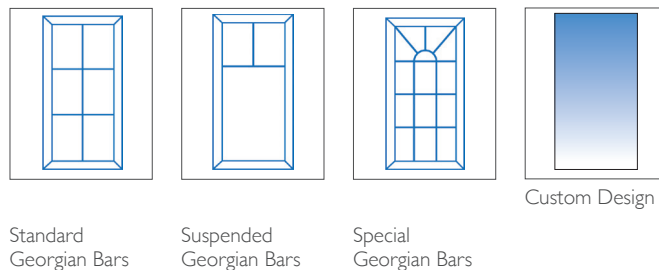

Georgian Bar Designs