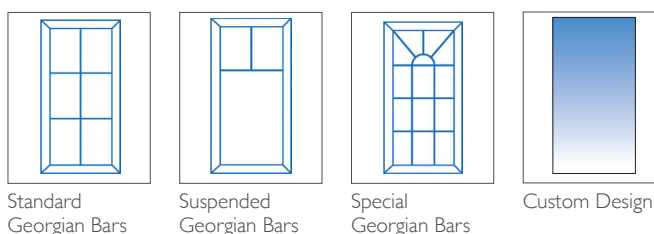

1 DOOR COLOURS

All colours available in dual colour (matching exterior and interior), or colour on the exterior with either smooth white or white woodgrain interior

2 GLAZING OPTIONS

6.8mm Laminated

Decorative Designs

Lead Designs

3 FURNITURE HARDWARE OPTIONS AS STANDARD

The door comes with the standard door furniture pack which has various options (see below).

LETTERBOX

Georgian Bar Designs

Berkeley uPVC Exclusives Door (FP4)

3 COASTAL FURNITURE Optional Upgrade to Coastal Furniture

TECHNICAL FEATURES

Construction	Multi-chambered uPVC profile
Material	uPVC
Finish	White – Smooth uPVC Colour – Woodgrain Textured Finish
Rebate	Double rebate weatherproof seals
Frame	70mm deep uPVC bevelled frame
Door Colours	White uPVC Agate Grey Anthracite Grey White Woodgrain Black Chartwell Green Irish Oak Cream Golden Oak Rosewood Silver Grey Slate Grey
Opening	Both in or out of the home
Locking system	Bi-directional multipoint locking mechanism
Lock rating	Yale 3* Euro Cylinder
Test standard	Latest PAS 24:2022 security and weatherproof standards

GLAZING

Double Glazing 28mm	Energy Saver Plus Noise Reducing Ultimate Solar Control
Triple Glazing 36mm (used with Authentic Georgian Bars)	Energy Saver
Triple Glazing 44mm	Energy Saver Ultimate Solar Control