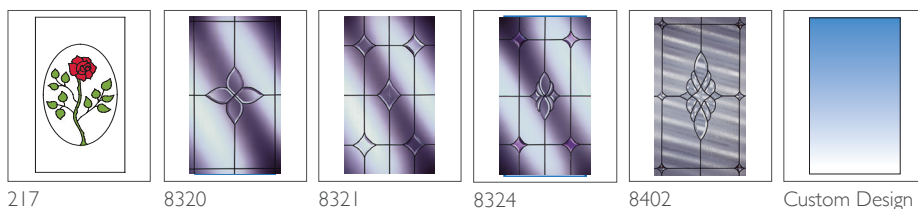

Berkeley uPVC Exclusives Door (FP4)

Maximum sizes include vent head, standard threshold and cill

Minimum sizes include no vent head, low threshold and no cill

Standard Furniture	
Min Width	Max Width
537mm	1070mm
Min Height	Max Height
1820mm	2210mm

1 DOOR COLOURS

All colours available in dual colour (matching exterior and interior), or colour on the exterior with either smooth white or white woodgrain interior

2 GLAZING OPTIONS

6.8mm Laminated

Decorative Designs