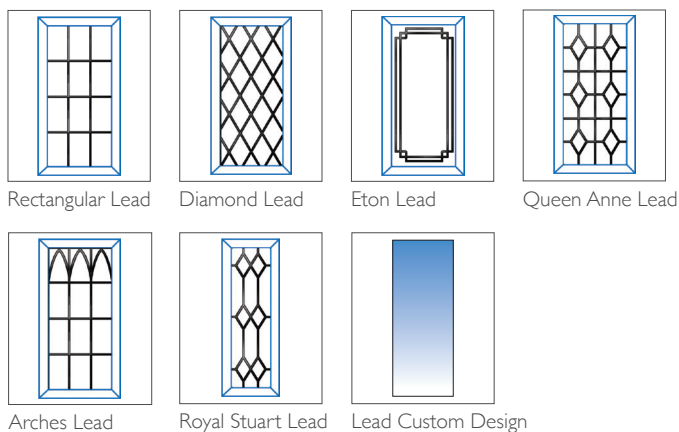

Berkeley uPVC Exclusives Door (FP4)

Maximum sizes include vent head, standard threshold and cill

Minimum sizes include no vent head, low threshold and no cill

Standard Furniture	
Min Width	Max Width
537mm	1070mm
Min Height	Max Height
1820mm	2210mm

1 DOOR COLOURS

All colours available in dual colour (matching exterior and interior), or colour on the exterior with either smooth white or white woodgrain interior

2 GLAZING OPTIONS

6.8mm Laminated

Decorative Designs

Lead Designs

3 FURNITURE HARDWARE OPTIONS AS STANDARD

The door comes with the standard door furniture pack which has various options (see below).

LETTERBOX

Georgian Bar Designs

Berkeley uPVC Exclusives Door (FP4)

3 COASTAL FURNITURE Optional Upgrade to Coastal Furniture

TECHNICAL FEATURES

Construction	Multi-chambered uPVC profile
Material	uPVC
Finish	White – Smooth uPVC Colour – Woodgrain Textured Finish
Rebate	Double rebate weatherproof seals
Frame	70mm deep uPVC bevelled frame
Door Colours	White uPVC Agate Grey Anthracite Grey White Woodgrain Black Chartwell Green Irish Oak Cream Golden Oak Rosewood Silver Grey Slate Grey
Opening	Both in or out of the home
Locking system	Bi-directional multipoint locking mechanism
Lock rating	Yale 3* Euro Cylinder
Test standard	Latest PAS 24:2022 security and weatherproof standards