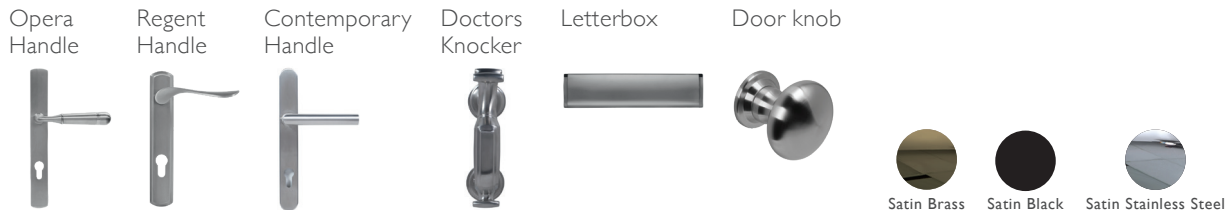

Lead Designs

3 FURNITURE HARDWARE OPTIONS AS STANDARD

The door comes with the standard door furniture pack which has various options (see below).

LETTERBOX

Georgian Bar Designs

Berkeley uPVC Exclusives Door (FP4)

3 COASTAL FURNITURE Optional Upgrade to Coastal Furniture

TECHNICAL FEATURES

Construction	Multi-chambered uPVC profile
Material	uPVC
Finish	White – Smooth uPVC Colour – Woodgrain Textured Finish
Rebate	Double rebate weatherproof seals
Frame	70mm deep uPVC bevelled frame
Door Colours	White uPVC Agate Grey Anthracite Grey White Woodgrain Black Chartwell Green Irish Oak Cream Golden Oak Rosewood Silver Grey Slate Grey
Opening	Both in or out of the home
Locking system	Bi-directional multipoint locking mechanism
Lock rating	Yale 3* Euro Cylinder
Test standard	Latest PAS 24:2022 security and weatherproof standards