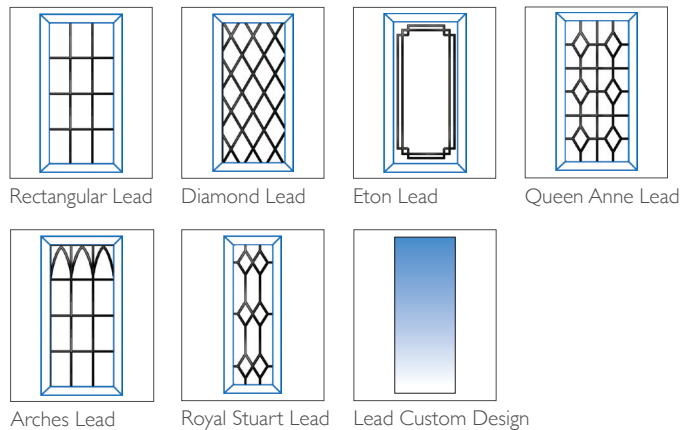

1 DOOR COLOURS

All colours available in dual colour (matching exterior and interior), or colour on the exterior with either smooth white or white woodgrain interior

2 GLAZING OPTIONS

6.8mm Laminated

Decorative Designs

Lead Designs

3 FURNITURE HARDWARE OPTIONS AS STANDARD

The door comes with the standard door furniture pack which has various options (see below).

LETTERBOX

Georgian Bar Designs

Somerton uPVC Exclusives Door (FP5)

Satin Black

Satin Stainless Steel

TECHNICAL FEATURES

Construction	Multi-chambered uPVC profile
Material	uPVC
Finish	White – Smooth uPVC Colour – Woodgrain Textured Finish
Rebate	Double rebate weatherproof seals
Frame	70mm deep uPVC bevelled frame
Door Colours	White uPVC Agate Grey Anthracite Grey White Woodgrain Black Chartwell Green Irish Oak Cream Golden Oak Rosewood Silver Grey Slate Grey
Opening	Both in or out of the home
Locking system	Bi-directional multipoint locking mechanism
Lock rating	Yale 3* Euro Cylinder
Test standard	Latest PAS 24:2022 security and weatherproof standards