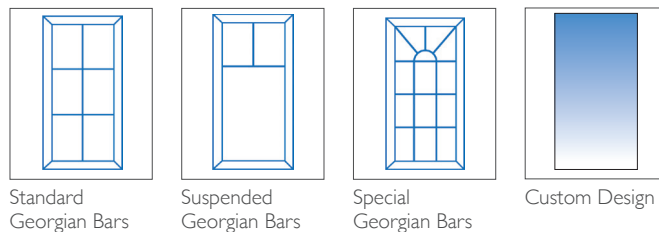

1 DOOR COLOURS

All colours available in dual colour (matching exterior and interior), or colour on the exterior with either smooth white or white woodgrain interior

2 GLAZING OPTIONS

6.8mm Laminated

Decorative Designs

Lead Designs

3 FURNITURE HARDWARE OPTIONS AS STANDARD

The door comes with the standard door furniture pack which has various options (see below).

LETTERBOX

Georgian Bar Designs

Somerton uPVC Exclusives Door (FP5)

Satin Black

Satin Stainless Steel

TECHNICAL FEATURES

Construction	Multi-chambered uPVC profile
Material	uPVC
Finish	White – Smooth uPVC Colour – Woodgrain Textured Finish
Rebate	Double rebate weatherproof seals
Frame	70mm deep uPVC bevelled frame
Door Colours	White uPVC Agate Grey Anthracite Grey White Woodgrain Black Chartwell Green Irish Oak Cream Golden Oak Rosewood Silver Grey Slate Grey
Opening	Both in or out of the home
Locking system	Bi-directional multipoint locking mechanism
Lock rating	Yale 3* Euro Cylinder
Test standard	Latest PAS 24:2022 security and weatherproof standards