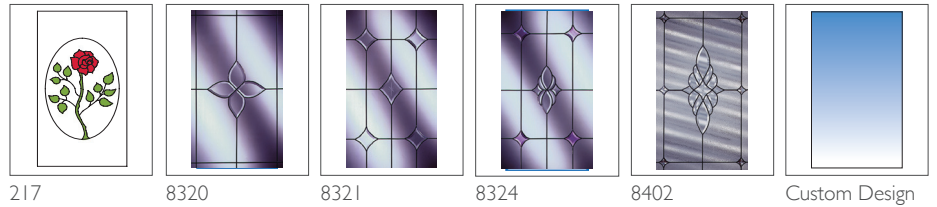

Somerton uPVC Exclusives Door (FP5)

Maximum sizes include vent head, standard threshold and cill

Minimum sizes include no vent head, low threshold and no cill

Standard Furniture	
Min Width	Max Width
537mm	1100mm
Min Height	Max Height
1820mm	2210mm

1 DOOR COLOURS

All colours available in dual colour (matching exterior and interior), or colour on the exterior with either smooth white or white woodgrain interior

2 GLAZING OPTIONS

6.8mm Laminated

Decorative Designs

Satin Black

Satin Stainless Steel

TECHNICAL FEATURES

Construction	Multi-chambered uPVC profile
Material	uPVC
Finish	White – Smooth uPVC Colour – Woodgrain Textured Finish
Rebate	Double rebate weatherproof seals
Frame	70mm deep uPVC bevelled frame
Door Colours	White uPVC Agate Grey Anthracite Grey White Woodgrain Black Chartwell Green Irish Oak Cream Golden Oak Rosewood Silver Grey Slate Grey
Opening	Both in or out of the home
Locking system	Bi-directional multipoint locking mechanism
Lock rating	Yale 3* Euro Cylinder
Test standard	Latest PAS 24:2022 security and weatherproof standards