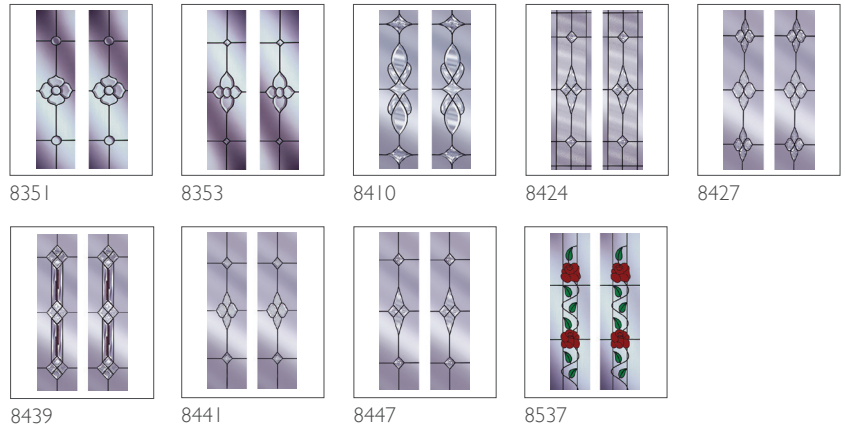

1 DOOR COLOURS

All colours available in dual colour (matching exterior and interior), or colour on the exterior with either smooth white or white woodgrain interior

2 GLAZING OPTIONS

6.8mm Laminated

Decorative Designs