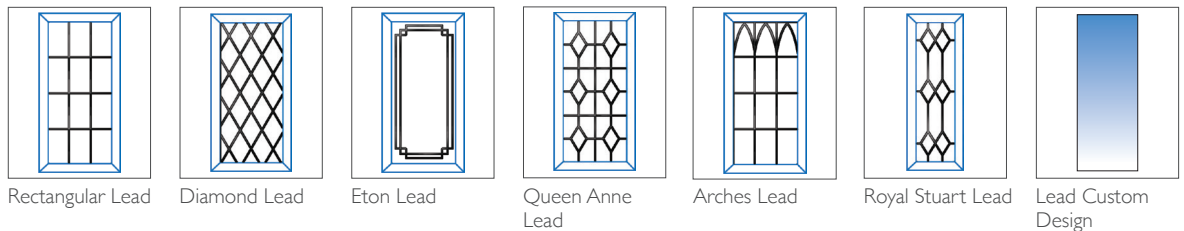

1 DOOR COLOURS

All colours available in dual colour (matching exterior and interior), or colour on the exterior with either smooth white or white woodgrain interior

2 GLAZING OPTIONS

6.8mm Laminated

Decorative Designs

Georgian Bar Designs

Lead Designs

3 FURNITURE HARDWARE OPTIONS AS STANDARD

The door comes with the standard door furniture pack which has various options (see below).

DOOR KNOCKERS

Available with or without spy hole

LETTERBOX

Hayes uPVC Exclusives Door (FP8)

3 COASTAL FURNITURE Optional Upgrade to Coastal Furniture

TECHNICAL FEATURES

Construction	Multi-chambered uPVC profile
Material	uPVC
Finish	White – Smooth uPVC Colour – Woodgrain Textured Finish
Rebate	Double rebate weatherproof seals
Frame	70mm deep uPVC bevelled frame
Door Colours	White uPVC Agate Grey Anthracite Grey White Woodgrain Black Chartwell Green Irish Oak Cream Golden Oak Rosewood Silver Grey Slate Grey
Opening	Both in or out of the home
Locking system	Bi-directional multipoint locking mechanism
Lock rating	Yale 3* Euro Cylinder
Test standard	Latest PAS 24:2022 security and weatherproof standards