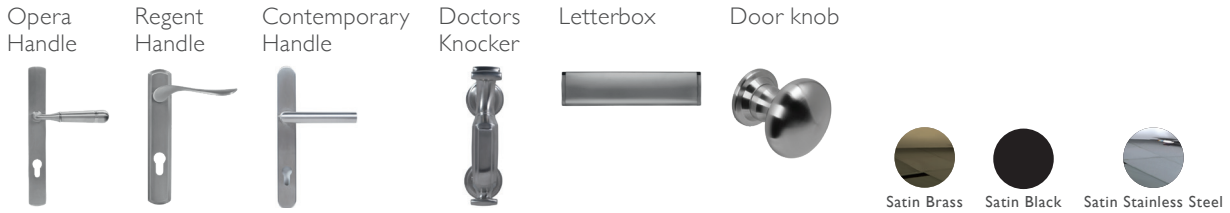

1 DOOR COLOURS

All colours available in dual colour (matching exterior and interior), or colour on the exterior with either smooth white or white woodgrain interior

2 GLAZING OPTIONS

6.8mm Laminated

Decorative Designs

Georgian Bar Designs

Lead Designs

3 FURNITURE HARDWARE OPTIONS AS STANDARD

The door comes with the standard door furniture pack which has various options (see below).

DOOR KNOCKERS

Available with or without spy hole

LETTERBOX

Hayes uPVC Exclusives Door (FP8)

3 COASTAL FURNITURE Optional Upgrade to Coastal Furniture

TECHNICAL FEATURES

Construction	Multi-chambered uPVC profile
Material	uPVC
Finish	White – Smooth uPVC Colour – Woodgrain Textured Finish
Rebate	Double rebate weatherproof seals
Frame	70mm deep uPVC bevelled frame
Door Colours	White uPVC Agate Grey Anthracite Grey White Woodgrain Black Chartwell Green Irish Oak Cream Golden Oak Rosewood Silver Grey Slate Grey
Opening	Both in or out of the home
Locking system	Bi-directional multipoint locking mechanism
Lock rating	Yale 3* Euro Cylinder
Test standard	Latest PAS 24:2022 security and weatherproof standards