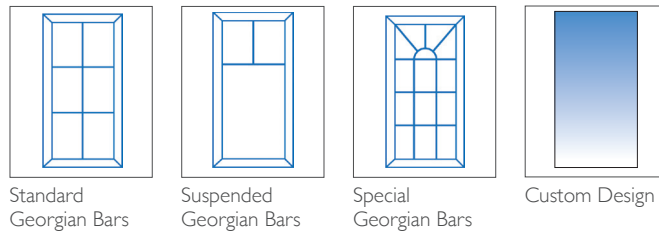

1 DOOR COLOURS

All colours available in dual colour (matching exterior and interior), or colour on the exterior with either smooth white or white woodgrain interior

2 GLAZING OPTIONS

6.8mm Laminated

Decorative Designs

Georgian Bar Designs

Lead Designs

3 FURNITURE HARDWARE OPTIONS AS STANDARD

The door comes with the standard door furniture pack which has various options (see below).

DOOR KNOCKERS

Available with or without spy hole