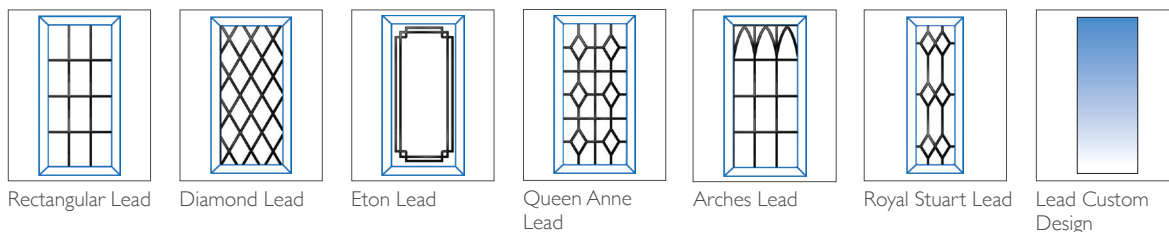

Bath uPVC Exclusives Door (FP9)

Maximum sizes include vent head, standard threshold and cill

Minimum sizes include no vent head, standard threshold and cill

Standard Furniture	
Min Width	Max Width
810mm	1100mm
Min Height	Max Height
1820mm	2210mm

1 DOOR COLOURS

All colours available in dual colour (matching exterior and interior), or colour on the exterior with either smooth white or white woodgrain interior

2 GLAZING OPTIONS

6.8mm Laminated

Decorative Designs

Georgian Bar Designs

Lead Designs

3 FURNITURE HARDWARE OPTIONS AS STANDARD

The door comes with the standard door furniture pack which has various options (see below).

DOOR KNOCKERS

Available with or without spy hole

Letterbox

Door knob

Satin Brass

Satin Black

Satin Stainless Steel

TECHNICAL FEATURES

Construction	Multi-chambered uPVC profile
Material	uPVC
Finish	White – Smooth uPVC Colour – Woodgrain Textured Finish
Rebate	Double rebate weatherproof seals
Frame	70mm deep uPVC bevelled frame
Door Colours	White uPVC Agate Grey Anthracite Grey White Woodgrain Black Chartwell Green Irish Oak Cream Golden Oak Rosewood Silver Grey Slate Grey
Opening	Both in or out of the home
Locking system	Bi-directional multipoint locking mechanism
Lock rating	Yale 3* Euro Cylinder
Test standard	Latest PAS 24:2022 security and weatherproof standards