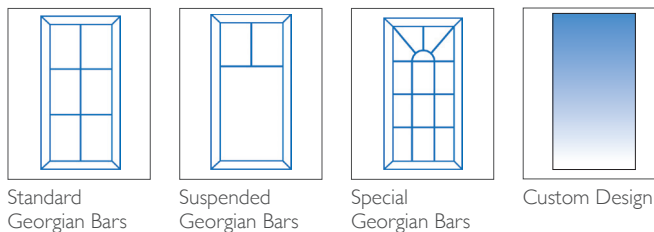

Bath uPVC Exclusives Door (FP9)

Maximum sizes include vent head, standard threshold and cill

Minimum sizes include no vent head, standard threshold and cill

Standard Furniture	
Min Width	Max Width
810mm	1100mm
Min Height	Max Height
1820mm	2210mm

1 DOOR COLOURS

All colours available in dual colour (matching exterior and interior), or colour on the exterior with either smooth white or white woodgrain interior

2 GLAZING OPTIONS

6.8mm Laminated

Decorative Designs

Georgian Bar Designs

Lead Designs

3 FURNITURE HARDWARE OPTIONS AS STANDARD

The door comes with the standard door furniture pack which has various options (see below).

DOOR KNOCKERS

Available with or without spy hole

Letterbox

Door knob

Satin Brass

Satin Black

Satin Stainless Steel

TECHNICAL FEATURES

Construction	Multi-chambered uPVC profile
Material	uPVC
Finish	White – Smooth uPVC Colour – Woodgrain Textured Finish
Rebate	Double rebate weatherproof seals
Frame	70mm deep uPVC bevelled frame
Door Colours	White uPVC Agate Grey Anthracite Grey White Woodgrain Black Chartwell Green Irish Oak Cream Golden Oak Rosewood Silver Grey Slate Grey
Opening	Both in or out of the home
Locking system	Bi-directional multipoint locking mechanism
Lock rating	Yale 3* Euro Cylinder
Test standard	Latest PAS 24:2022 security and weatherproof standards