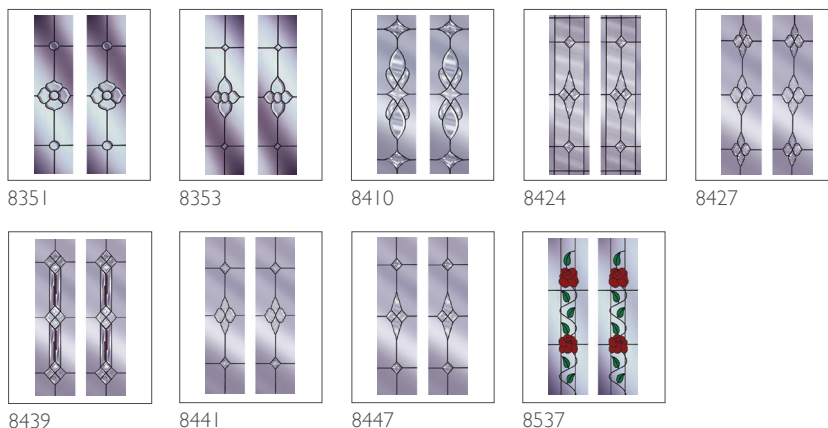

1 DOOR COLOURS

All colours available in dual colour (matching exterior and interior), or colour on the exterior with either smooth white or white woodgrain interior

2 GLAZING OPTIONS

6.8mm Laminated

Decorative Designs