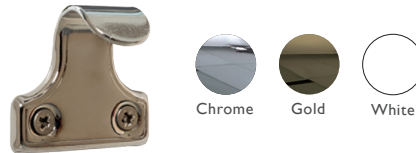

## 1 WINDOW COLOURS

Same colour on inside and outside

## TWO COLOURS OPTIONS

Exterior colour with white on the inside.

## 2 WINDOW HANDLE

This window comes as standard with the Lift Hook Handle

Lift Hook