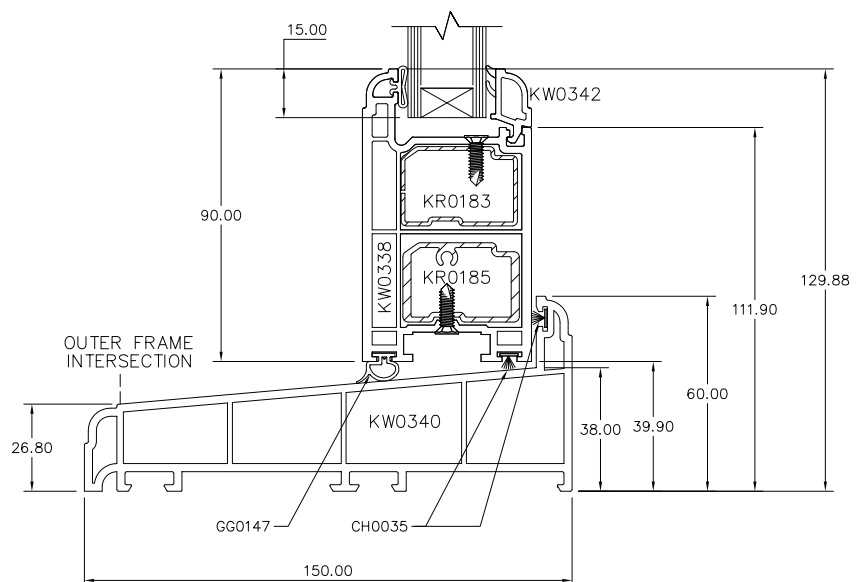

## ACCESSORIES

<b>Egress Hinges (fire escape option)</b>	No
<b>Sash Restrictor</b>	Optional
<b>Internal Georgian Bars</b>	Standard Georgian Bars, Suspended Georgian Bars, Special Georgian Bars, Radius Bars, Custom Design
<b>External Georgian Bars</b>	Authentic Georgian Bars, Special Authentic, Margin Bars
<b>Trickle ventilation</b>	Yes – required to meet new Building Regulation
<b>Handles</b>	Lift Hook
<b>Handle Colours</b>	White, Gold, Chrome
<b>Decorative Edge (Optional)</b>	Through Horn, Plant On Horn

## 5 WINDOW TECHNICAL DIMENSIONS

Chamfered cross section

UHT3-L-004