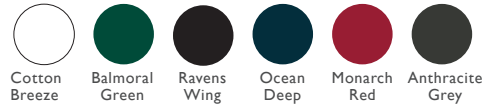

# Aquarius (Vertical Rib) One Piece Garage Door

## 1 DOOR COLOURS

Same colour exterior and interior