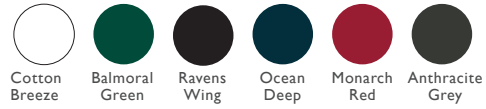

Grantley (Georgian) One Piece Garage Door

1 DOOR COLOURS

Same colour exterior and interior

2 GLAZING OPTIONS

For a an option with glazing please see Grantley Glazed (Georgian)

3 FURNITURE HARDWARE

The door comes with the standard door furniture pack.

External Handle

Min Width	Max Width
199cm	243cm
Min Height	Max Height
198cm	215cm

TECHNICAL FEATURES

Construction	50mm robust steel chassis. Premium grade galvanised steel panel
Material	Steel
Frame	Galvanised steel goalpost frame
Frame Colour	White
Colour Finish	Hammered 60 - 80 microns powder coat paint finish
Colour Options	Cotton Breeze – RAL 9016 Balmoral Green – RAL 6005 Ravens Wings – RAL 9005 Ocean Deep – RAL 5011 Monarch Red – RAL 3003 Anthracite Grey – RAL 7016
Locking system	4 point locking mechanism
Opening	Slides up and over
Automatic Opening	Yes – optional
Manual Opening	Yes
Automatic Obstacle Detection	Yes with automatic opening option

ADDITIONAL ACCESSORIES AVAILABLE AS OPTIONS

Handles	Standard
Handle Colour	Black
Interior Light	Available with automatic opening option
Remote Control	Available with automatic opening option
Exterior Key Pad	Available with automatic opening option