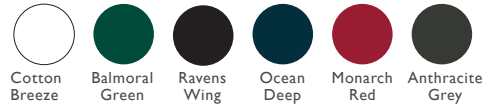

Harmony (Medium Rib) One Piece Garage Door

1 DOOR COLOURS

Same colour exterior and interior

2 GLAZING OPTIONS

N/A

3 FURNITURE HARDWARE

The door comes with the standard door furniture pack.

External Handle

Min Width	Max Width
198cm	243cm
Min Height	Max Height
198cm	228cm

TECHNICAL FEATURES

Construction	50mm robust steel chassis. Premium grade galvanised steel panel
Material	Steel
Frame	Galvanised steel goalpost frame
Frame Colour	White
Colour Finish	Hammered 60 - 80 microns powder coated paint finish
Colour Options	Cotton Breeze – RAL 9016 Balmoral Green – RAL 6005 Ravens Wings – RAL 9005 Ocean Deep – RAL 5011 Monarch Red – RAL 3003 Anthracite Grey – RAL 7016
Locking system	4 point locking mechanism
Opening	Slides up and over
Automatic Opening	Yes – optional
Manual Opening	Yes
Automatic Obstacle Detection	Yes with automatic opening option

ADDITIONAL ACCESSORIES AVAILABLE AS OPTIONS

Handles	Standard
Handle Colour	Black
Interior Light	Available with automatic opening option
Remote Control	Available with automatic opening option
Exterior Key Pad	Available with automatic opening option