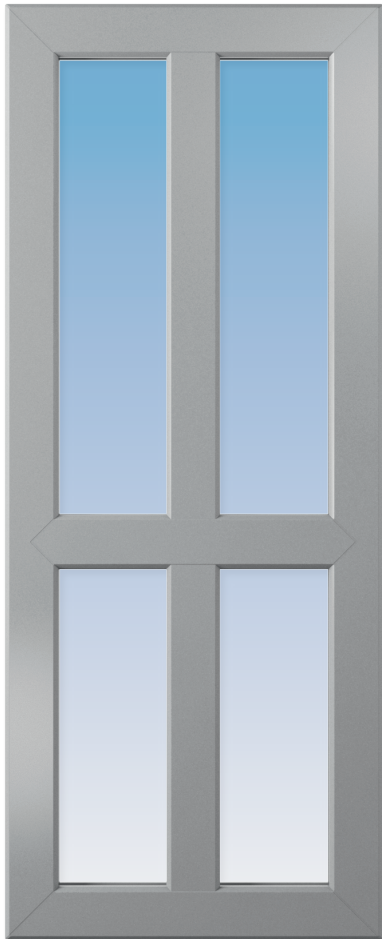

Richmond Aluminium Entrance Door (FPI3)

1 DOOR COLOURS

Same colour on inside and outside or white inside

TWO COLOUR

Exterior colour with white on the inside

2 GLAZING OPTIONS

Double Glazed – 6.8mm Laminated

Lead Custom Design

Internal Georgian Bar Designs

Standard Georgian Bars

Maximum sizes include vent head, standard threshold and cill

Minimum sizes includes no vent head, standard threshold and cill

Standard Furniture	
Min Width	Max Width
660mm	1260mm
Min Height	Max Height
1940mm	2418mm

3 FURNITURE HARDWARE OPTIONS AS STANDARD

The door comes with the standard door furniture pack which has various options (see below).

Modern Handle

Swan Neck Handle

Only available in Chrome and Gold

DOOR KNOCKERS

Available with or without spy hole

LETTERBOX

Richmond Aluminium Entrance Door (FPI3)

TECHNICAL FEATURES

Construction	Aluminium frame and door leaf with polyamide thermal break
Material	Aluminium
Finish	Powder coated, finish varies depending on the colour: White – High gloss, Black and Brown – Semi gloss Charcoal and Battleship Grey – Matt
Rebate	Double rebate weatherproof seals
Frame	70mm deep Aluminium frame
Opening	Both in or out of the home
Locking system	Bi-directional multipoint locking mechanism
Lock rating	I* Euro Cylinder
Cylinder Guard	Yes
Test standard	Latest PAS 24:2016 security and weatherproof standards