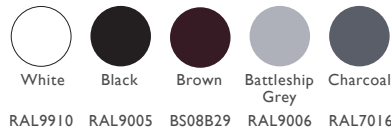

Richmond Aluminium Entrance Door (FPI3)

1 DOOR COLOURS

Same colour on inside and outside or white inside

TWO COLOUR

Exterior colour with white on the inside

2 GLAZING OPTIONS

Double Glazed – 6.8mm Laminated

8351

8353

8410

8424

8427

8439

8441

8447