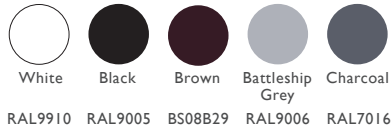

## 1 DOOR COLOURS

Same colour on inside and outside or white inside

## TWO COLOUR

Exterior colour with white on the inside