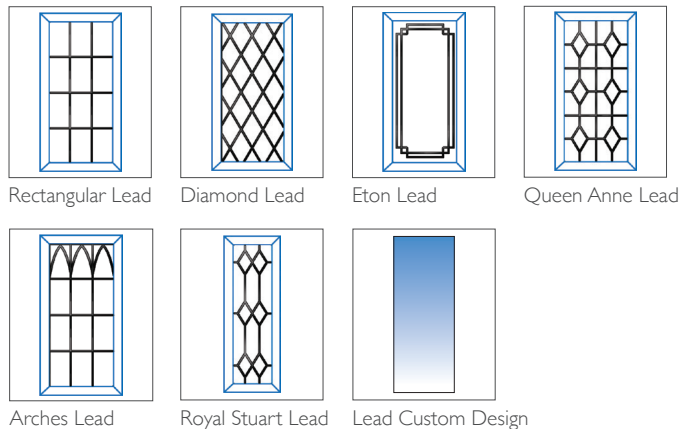

## 1 DOOR COLOURS

Same colour on inside and outside or white inside

## TWO COLOUR

Exterior colour with white on the inside

## 2 GLAZING OPTIONS

Double Glazed – 6.8mm Laminated

## Lead Designs