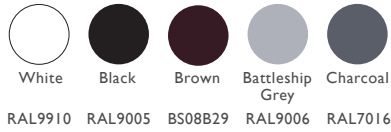

## 1 DOOR COLOURS

Same colour on inside and outside or white inside

## TWO COLOUR

Exterior colour with white on the inside