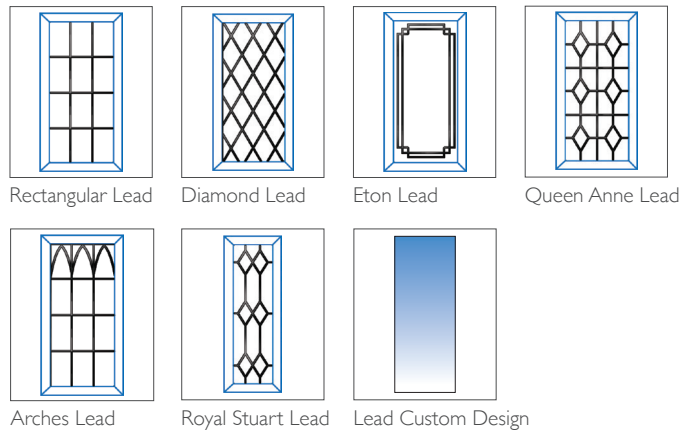

Ludlow Aluminium Entrance Door (FP9)

1 DOOR COLOURS

Same colour on inside and outside or white inside

TWO COLOUR

Exterior colour with white on the inside

2 GLAZING OPTIONS

Double Glazed – 6.8mm Laminated

Lead Designs

Internal Georgian Bar Designs

3 FURNITURE HARDWARE OPTIONS AS STANDARD

The door comes with the standard door furniture pack which has various options (see below).

Modern Handle

Swan Neck Handle

Only available in Chrome and Gold