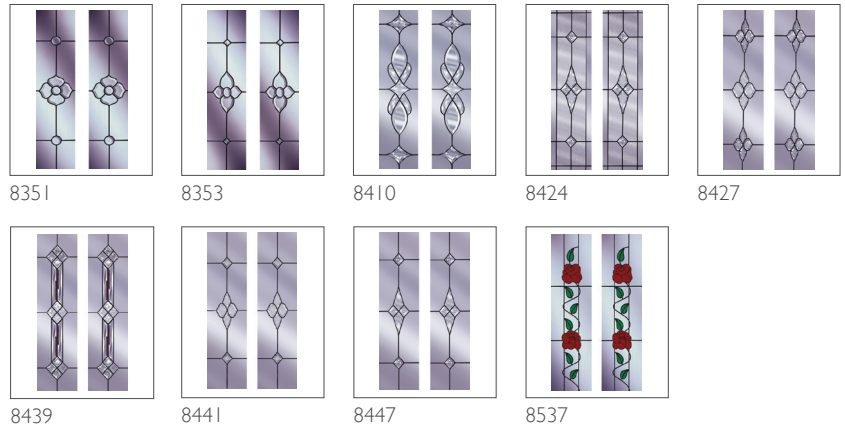

Ludlow Aluminium Entrance Door (FP9)

1 DOOR COLOURS

Same colour on inside and outside or white inside

TWO COLOUR

Exterior colour with white on the inside

2 GLAZING OPTIONS

Double Glazed – 6.8mm Laminated

Lead Designs