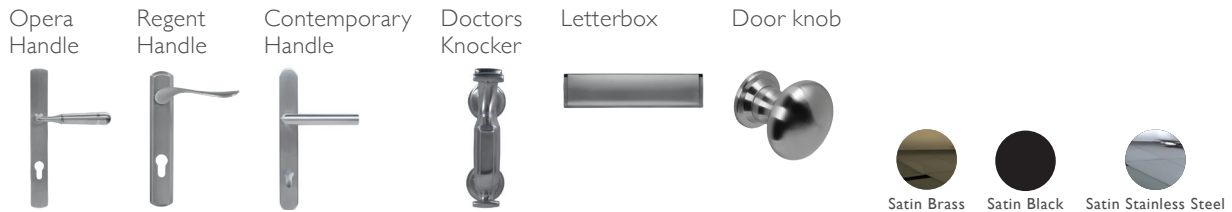

Lead Designs

Georgian Bar options

3 FURNITURE HARDWARE OPTIONS AS STANDARD

The door comes with the standard door furniture pack which has various options (see below).

DOOR KNOCKERS

Available with or without spy hole

LETTERBOX

Boston uPVC Exclusives Door (FPI3)

3 COASTAL FURNITURE Optional Upgrade to Coastal Furniture

TECHNICAL FEATURES

Construction	Multi-chambered uPVC profile
Material	uPVC
Finish	White – Smooth uPVC Colour – Woodgrain Textured Finish
Rebate	Double rebate weatherproof seals
Frame	70mm deep uPVC bevelled frame
Door Colours	White uPVC Agate Grey Anthracite Grey White Woodgrain Black Chartwell Green Irish Oak Cream Golden Oak Rosewood Silver Grey Slate Grey
Panel	Not available on this design
Opening	Both in or out of the home
Locking system	Bi-directional multipoint locking mechanism
Lock rating	Yale 3* Euro Cylinder
Test standard	Latest PAS 24:2022 security and weatherproof standards