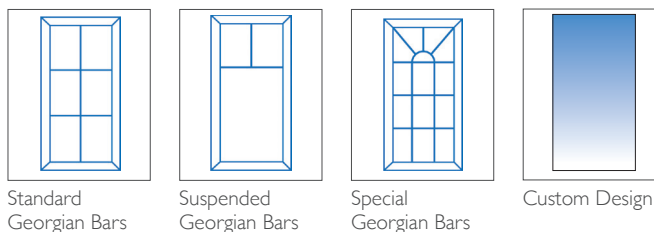

Boston uPVC Exclusives Door (FPI3)

Maximum sizes include vent head, standard threshold and cill

Minimum sizes include no vent head, low threshold and no cill

Standard Furniture	
Min Width	Max Width
810mm	1100mm
Min Height	Max Height
1820mm	2210mm

1 DOOR COLOURS

All colours available in dual colour (matching exterior and interior), or colour on the exterior with either smooth white or white woodgrain interior

2 GLAZING OPTIONS

6.8mm Laminated

Decorative Designs

Lead Designs

Georgian Bar options

3 FURNITURE HARDWARE OPTIONS AS STANDARD

The door comes with the standard door furniture pack which has various options (see below).

DOOR KNOCKERS

Available with or without spy hole

LETTERBOX

Boston uPVC Exclusives Door (FPI3)

3 COASTAL FURNITURE Optional Upgrade to Coastal Furniture

TECHNICAL FEATURES

Construction	Multi-chambered uPVC profile
Material	uPVC
Finish	White – Smooth uPVC Colour – Woodgrain Textured Finish
Rebate	Double rebate weatherproof seals
Frame	70mm deep uPVC bevelled frame
Door Colours	White uPVC Agate Grey Anthracite Grey White Woodgrain Black Chartwell Green Irish Oak Cream Golden Oak Rosewood Silver Grey Slate Grey
Panel	Not available on this design
Opening	Both in or out of the home
Locking system	Bi-directional multipoint locking mechanism
Lock rating	Yale 3* Euro Cylinder
Test standard	Latest PAS 24:2022 security and weatherproof standards