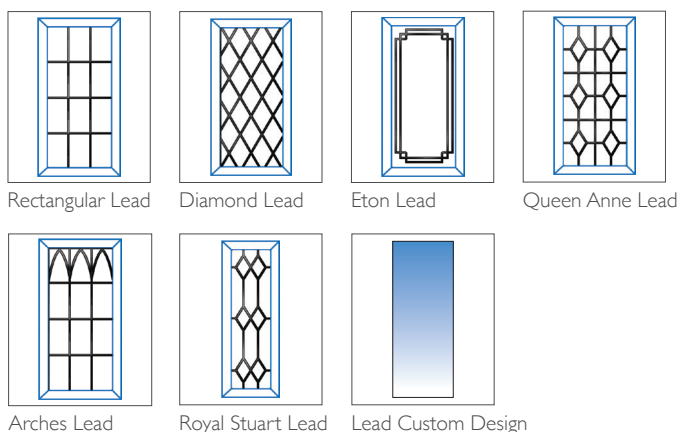

1 DOOR COLOURS

All colours available in dual colour (matching exterior and interior), or colour on the exterior with either smooth white or white woodgrain interior

2 GLAZING OPTIONS

6.8mm Laminated

Decorative Designs

Lead Designs

Georgian Bar options

3 FURNITURE HARDWARE OPTIONS AS STANDARD

The door comes with the standard door furniture pack which has various options (see below).

DOOR KNOCKERS

Available with or without spy hole

LETTERBOX

Boston uPVC Exclusives Door (FPI3)

3 COASTAL FURNITURE Optional Upgrade to Coastal Furniture

TECHNICAL FEATURES

Construction	Multi-chambered uPVC profile
Material	uPVC
Finish	White – Smooth uPVC Colour – Woodgrain Textured Finish
Rebate	Double rebate weatherproof seals
Frame	70mm deep uPVC bevelled frame
Door Colours	White uPVC Agate Grey Anthracite Grey White Woodgrain Black Chartwell Green Irish Oak Cream Golden Oak Rosewood Silver Grey Slate Grey
Panel	Not available on this design
Opening	Both in or out of the home
Locking system	Bi-directional multipoint locking mechanism
Lock rating	Yale 3* Euro Cylinder
Test standard	Latest PAS 24:2022 security and weatherproof standards

GLAZING

Double Glazing 28mm	Energy Saver Plus Noise Reducing Ultimate Solar Control
Triple Glazing 36mm (used with Authentic Georgian Bars)	Energy Saver
Triple Glazing 44mm	Energy Saver Ultimate Solar Control