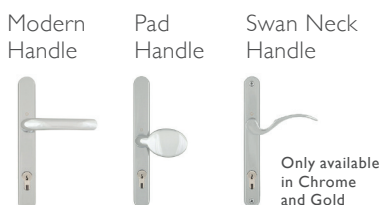

Lead Designs

Georgian Bar options

3 FURNITURE HARDWARE OPTIONS AS STANDARD

The door comes with the standard door furniture pack which has various options (see below).

DOOR KNOCKERS

Available with or without spy hole