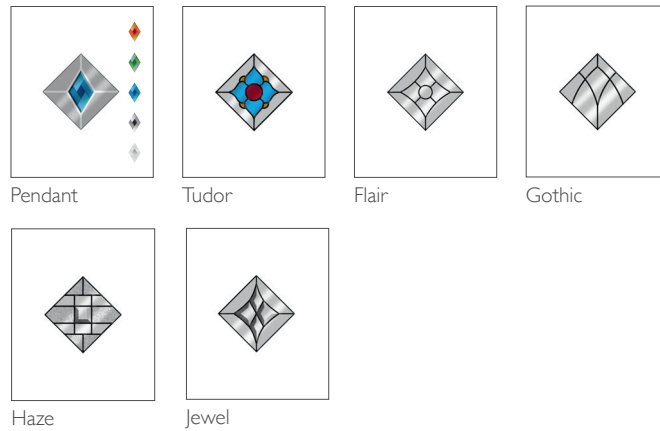

3 GLAZING OPTIONS

Triple Glazed – 6.8mm Laminated

4 FURNITURE HARDWARE OPTIONS AS STANDARD

The door comes with the standard door furniture pack which has various options (see below).

LETTERBOX