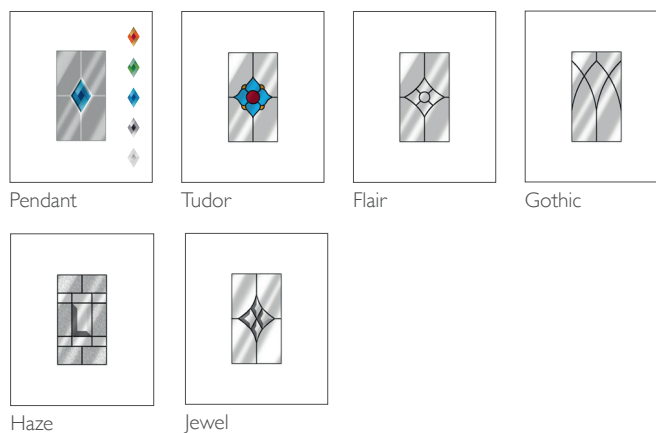

1 DOOR COLOURS

Same colour on inside and outside or white inside

2 FRAME COLOUR OPTIONS ONE COLOUR

Same colour on inside and outside

3 GLAZING OPTIONS

Triple Glazed – 6.8mm Laminated

4 FURNITURE HARDWARE OPTIONS AS STANDARD

Fishing guard	Yes
Internal colour	White
External colour	Chrome, Gold, Black
Door chain	Chrome Gold
Hinge colours	Chrome, Gold, Brown, White and Black
SmartLock Available	No
Cat Flap	No
THRESHOLD (property dependent ask surveyor for details)	
Full frame	Yes
Low frame	Yes
Aluminium	Yes
Letterbox positioning	At the top of the lower half of the door
Number of Keys	3