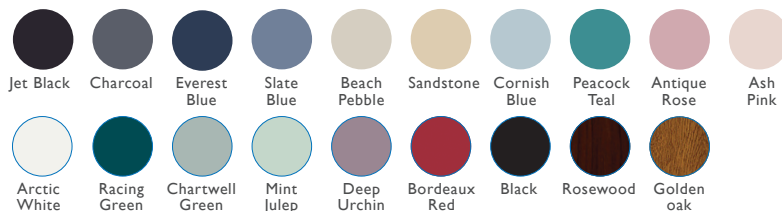

1 DOOR COLOURS

Same colour on inside and outside or white inside

2 FRAME COLOUR OPTIONS ONE COLOUR

Same colour on inside and outside

3 GLAZING OPTIONS

Triple Glazed – 6.8mm Laminated

4 FURNITURE HARDWARE OPTIONS AS STANDARD

Fishing guard	Yes
Internal colour	White
External colour	Chrome, Gold, Black
Door chain	Chrome Gold
Hinge colours	Chrome, Gold, Brown, White and Black
SmartLock Available	No
Cat Flap	No
THRESHOLD (property dependent ask surveyor for details)	
Full frame	Yes
Low frame	Yes
Aluminium	Yes
Letterbox positioning	At the top of the lower half of the door
Number of Keys	3