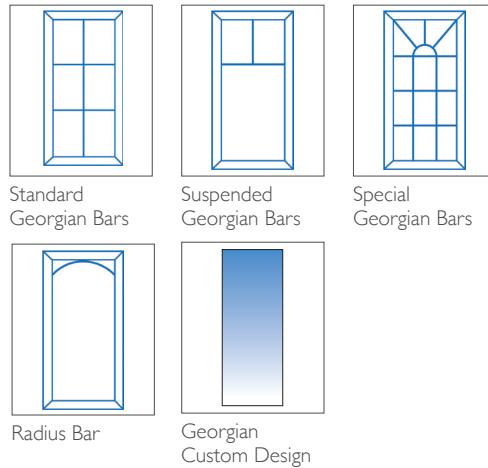

Georgian Bar Designs