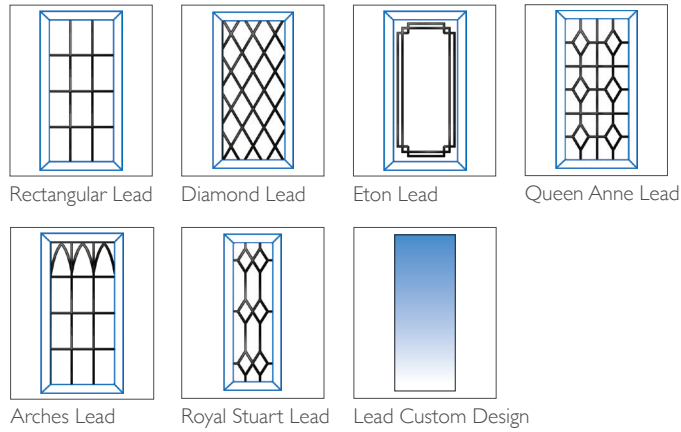

## 1 DOOR COLOURS

Same colour on inside and outside

## TWO COLOUR

Exterior colour with white on the inside

## 2 GLAZING OPTIONS

6.8mm Laminated

### Lead Designs