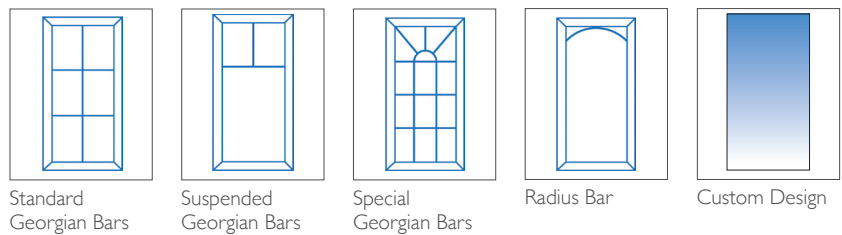

Georgian Bar Designs