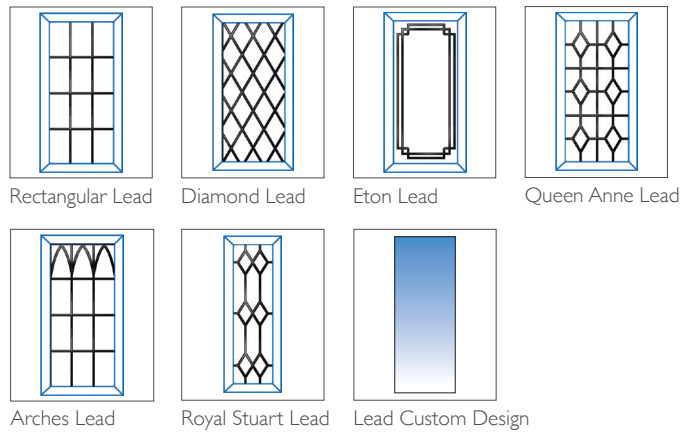

Lead Designs