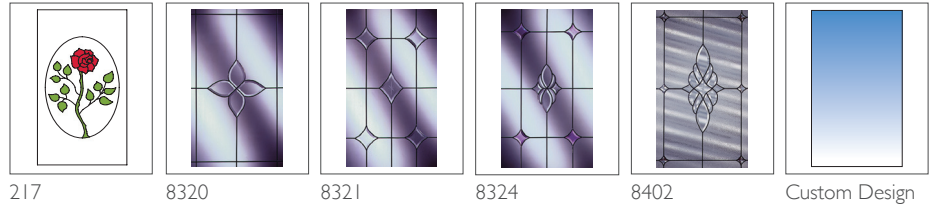

1 DOOR COLOURS

Same colour on inside and outside

TWO COLOUR

Exterior colour with white on the inside

2 GLAZING OPTIONS

6.8mm Laminated

Decorative Designs