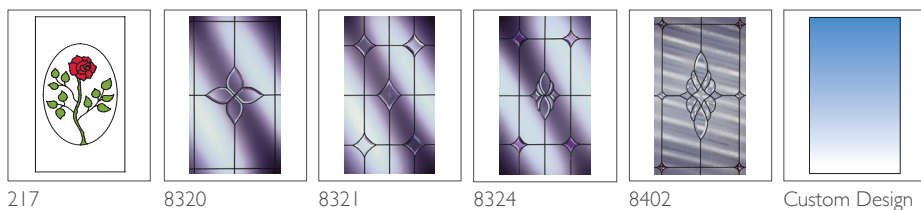

Bromley uPVC Exclusives Door (FPII)

Maximum sizes include vent head, standard threshold and cill

Minimum sizes include no vent head, low threshold and no cill

Standard Furniture	
Min Width	Max Width
710mm	1100mm
Min Height	Max Height
1820mm	2210mm

1 DOOR COLOURS

Same colour on inside and outside

TWO COLOUR

Exterior colour with white on the inside

2 GLAZING OPTIONS

6.8mm Laminated

Decorative Designs

Lead Designs

Construction	Multi-chambered uPVC profile
Material	uPVC
Finish	White – Smooth uPVC Colour – Woodgrain Textured Finish
Rebate	Double rebate weatherproof seals
Frame	70mm deep uPVC bevelled frame
Frame Colour (Same colour inside and outside)	White uPVC, White Woodgrain, Cream Woodgrain, Rosewood, Golden Oak
Frame Colour (Two colour options white on the inside)	Black Woodgrain / White uPVC Golden Oak / White uPVC Rosewood / White uPVC Cream Woodgrain / White uPVC
Panel	Flat – White uPVC Flat – White Woodgrain Flat – Cream Woodgrain Flat – Rosewood Flat – Golden Oak Flat – Black Woodgrain / White uPVC Flat – Golden Oak / White uPVC Flat – Rosewood / White uPVC Flat – Cream Woodgrain / White uPVC
Opening	Both in or out of the home
Locking system	Bi-directional multipoint locking mechanism
Lock rating	1* Euro Cylinder
Cylinder Guard	Yes
Test standard	Latest PAS 24:2016 security and weatherproof standards