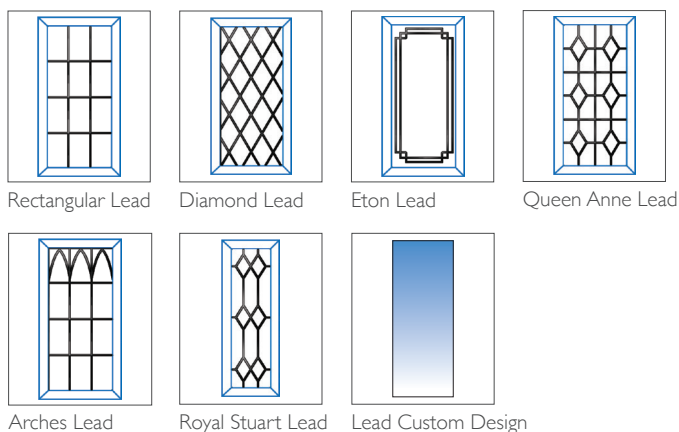

1 DOOR COLOURS

Same colour on inside and outside

TWO COLOUR

Exterior colour with white on the inside

2 GLAZING OPTIONS

6.8mm Laminated

Decorative Designs

Lead Designs

Georgian Bar Designs

3 FURNITURE HARDWARE OPTIONS AS STANDARD

The door comes with the standard door furniture pack which has various options (see below).

LETTERBOX

Bromley uPVC Exclusives Door (FPII)

TECHNICAL FEATURES

Construction	Multi-chambered uPVC profile
Material	uPVC
Finish	White – Smooth uPVC Colour – Woodgrain Textured Finish
Rebate	Double rebate weatherproof seals
Frame	70mm deep uPVC bevelled frame
Frame Colour (Same colour inside and outside)	White uPVC, White Woodgrain, Cream Woodgrain, Rosewood, Golden Oak
Frame Colour (Two colour options white on the inside)	Black Woodgrain / White uPVC Golden Oak / White uPVC Rosewood / White uPVC Cream Woodgrain / White uPVC
Panel	Flat – White uPVC Flat – White Woodgrain Flat – Cream Woodgrain Flat – Rosewood Flat – Golden Oak Flat – Black Woodgrain / White uPVC Flat – Golden Oak / White uPVC Flat – Rosewood / White uPVC Flat – Cream Woodgrain / White uPVC
Opening	Both in or out of the home
Locking system	Bi-directional multipoint locking mechanism
Lock rating	1* Euro Cylinder
Cylinder Guard	Yes
Test standard	Latest PAS 24:2016 security and weatherproof standards