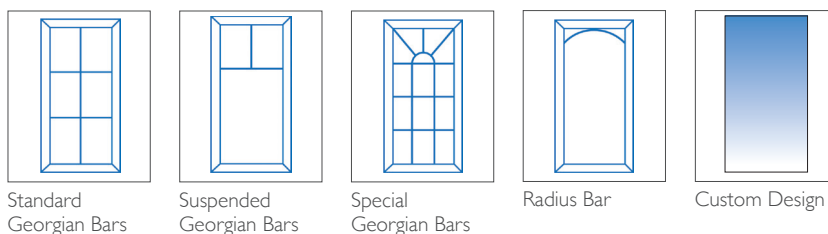

Georgian Bar Designs