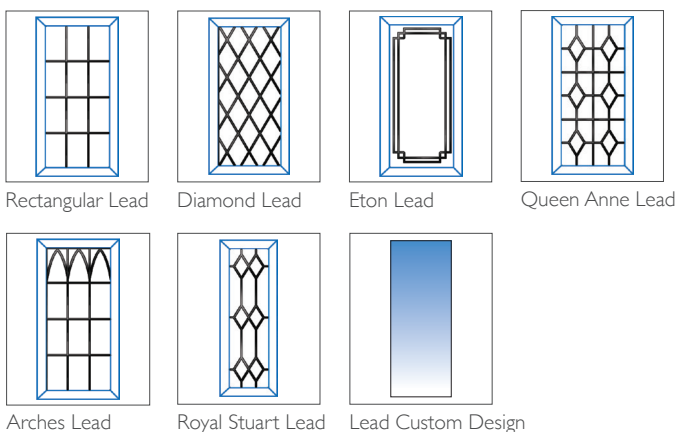

Wells uPVC Exclusives Door (FPI2)

Maximum sizes include vent head, standard threshold and cill

Minimum sizes include no vent head, low threshold and no cill

Standard Furniture	
Min Width	Max Width
710mm	1100mm
Min Height	Max Height
1820mm	2210mm

1 DOOR COLOURS

Same colour on inside and outside

TWO COLOUR

Exterior colour with white on the inside

2 GLAZING OPTIONS

6.8mm Laminated

Decorative Designs

Lead Designs

Georgian Bar Designs

3 FURNITURE HARDWARE OPTIONS AS STANDARD

The door comes with the standard door furniture pack which has various options (see below).

LETTERBOX

Wells uPVC Exclusives Door (FPI2)

TECHNICAL FEATURES

Construction	Multi-chambered uPVC profile
Material	uPVC
Finish	White – Smooth uPVC Colour – Woodgrain Textured Finish
Rebate	Double rebate weatherproof seals
Frame	70mm deep uPVC bevelled frame
Frame Colour (Same colour inside and outside)	White uPVC, White Woodgrain, Cream Woodgrain, Rosewood, Golden Oak
Frame Colour (Two colour options white on the inside)	Black Woodgrain / White uPVC Rosewood / White uPVC Cream Woodgrain / White uPVC Golden Oak / White uPVC
Panel	Not available on this design
Opening	Both in or out of the home
Locking system	Bi-directional multipoint locking mechanism
Lock rating	I* Euro Cylinder
Cylinder Guard	Yes
Test standard	Latest PAS 24:2016 security and weatherproof standards