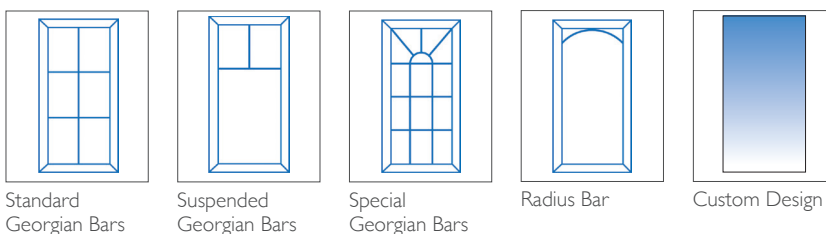

Georgian Bar Designs