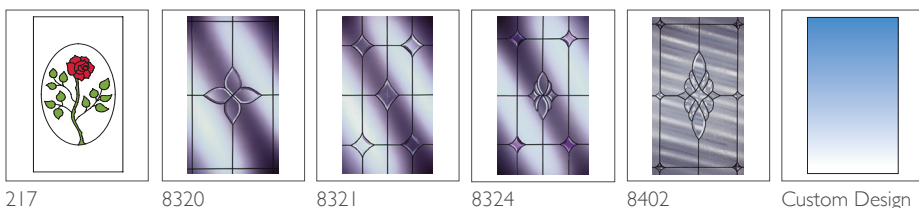

Wells uPVC Exclusives Door (FPI2)

Maximum sizes include vent head, standard threshold and cill

Minimum sizes include no vent head, low threshold and no cill

Standard Furniture	
Min Width	Max Width
710mm	1100mm
Min Height	Max Height
1820mm	2210mm

1 DOOR COLOURS

Same colour on inside and outside

TWO COLOUR

Exterior colour with white on the inside

2 GLAZING OPTIONS

6.8mm Laminated

Decorative Designs

Lead Designs

Construction	Multi-chambered uPVC profile
Material	uPVC
Finish	White – Smooth uPVC Colour – Woodgrain Textured Finish
Rebate	Double rebate weatherproof seals
Frame	70mm deep uPVC bevelled frame
Frame Colour (Same colour inside and outside)	White uPVC, White Woodgrain, Cream Woodgrain, Rosewood, Golden Oak
Frame Colour (Two colour options white on the inside)	Black Woodgrain / White uPVC Rosewood / White uPVC Cream Woodgrain / White uPVC Golden Oak / White uPVC
Panel	Not available on this design
Opening	Both in or out of the home
Locking system	Bi-directional multipoint locking mechanism
Lock rating	I* Euro Cylinder
Cylinder Guard	Yes
Test standard	Latest PAS 24:2016 security and weatherproof standards