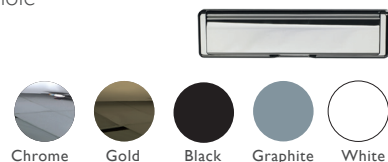

1 DOOR COLOURS

Same colour on inside and outside

TWO COLOUR

Exterior colour with white on the inside

2 GLAZING OPTIONS

6.8mm Laminated

Decorative Designs

Lead Designs

Georgian Bar options

3 FURNITURE HARDWARE OPTIONS AS STANDARD

The door comes with the standard door furniture pack which has various options (see below).

DOOR KNOCKERS

Available with or without spy hole

LETTERBOX

Boston uPVC Exclusives Door (FPI3)

TECHNICAL FEATURES

Construction	Multi-chambered uPVC profile
Material	uPVC
Finish	White – Smooth uPVC Colour – Woodgrain Textured Finish
Rebate	Double rebate weatherproof seals
Frame	70mm deep uPVC bevelled frame
Frame Colour (Same colour on inside and outside)	White uPVC, White Woodgrain, Cream Woodgrain, Anthracite Grey, Rosewood, Golden Oak, Natural Oak, Grey Cedar
Frame Colour (Two colour options white on the inside)	Black Woodgrain / White uPVC Golden Oak / White uPVC Anthracite Grey / White uPVC Rosewood / White uPVC Light Grey / White uPVC Cream Woodgrain / White uPVC Natural Oak / White Woodgrain Olive Grey / White Woodgrain Chartwell Green / White Woodgrain Anthracite Grey / White Woodgrain
Panel	Not available on this design
Opening	Both in or out of the home
Locking system	Bi-directional multipoint locking mechanism
Lock rating	I* Euro Cylinder
Cylinder Guard	Yes
Test standard	Latest PAS 24:2016 security and weatherproof standards

ADDITIONAL ACCESSORIES AVAILABLE AS OPTIONS

Fishing guard	Yes
Internal colour	White
External colour	Chrome, Gold, Black
Door chain	Chrome, Gold
Hinge colours	Chrome, Gold, Brown, White and Black
SmartLock	Yes
Cat Flap	Not available on this design
THRESHOLD (property dependent ask surveyor for details)	
Full frame	Yes
Low frame	Yes
Aluminium	Yes
Letterbox positioning	Middle
Number of Keys	3