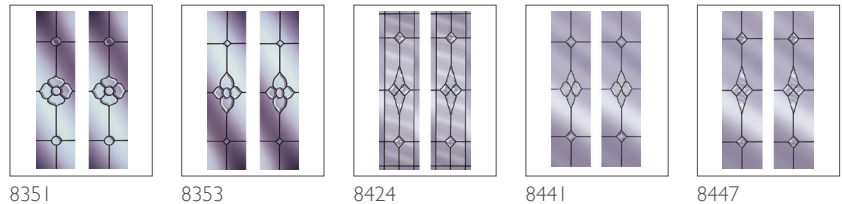

1 DOOR COLOURS

Same colour on inside and outside

TWO COLOUR

Exterior colour with white on the inside

2 GLAZING OPTIONS

6.8mm Laminated

Decorative Designs

Lead Designs

Boston uPVC Exclusives Door (FPI3)

TECHNICAL FEATURES

Construction	Multi-chambered uPVC profile
Material	uPVC
Finish	White – Smooth uPVC Colour – Woodgrain Textured Finish
Rebate	Double rebate weatherproof seals
Frame	70mm deep uPVC bevelled frame
Frame Colour (Same colour on inside and outside)	White uPVC, White Woodgrain, Cream Woodgrain, Anthracite Grey, Rosewood, Golden Oak, Natural Oak, Grey Cedar
Frame Colour (Two colour options white on the inside)	Black Woodgrain / White uPVC Golden Oak / White uPVC Anthracite Grey / White uPVC Rosewood / White uPVC Light Grey / White uPVC Cream Woodgrain / White uPVC Natural Oak / White Woodgrain Olive Grey / White Woodgrain Chartwell Green / White Woodgrain Anthracite Grey / White Woodgrain
Panel	Not available on this design
Opening	Both in or out of the home
Locking system	Bi-directional multipoint locking mechanism
Lock rating	I* Euro Cylinder
Cylinder Guard	Yes
Test standard	Latest PAS 24:2016 security and weatherproof standards