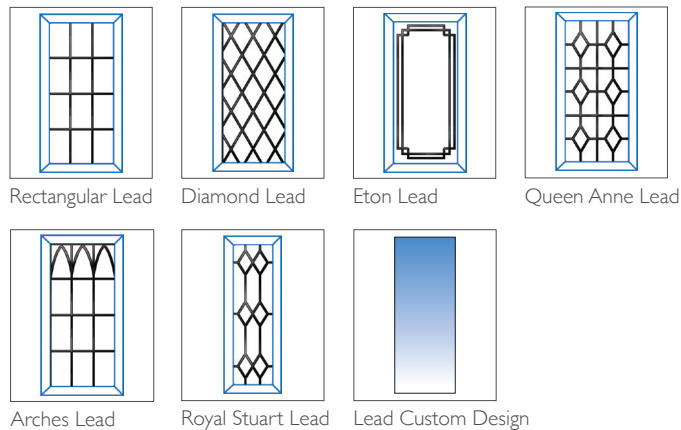

1 DOOR COLOURS

Same colour on inside and outside

TWO COLOUR

Exterior colour with white on the inside

2 GLAZING OPTIONS

6.8mm Laminated

Decorative Designs

Lead Designs

Boston uPVC Exclusives Door (FPI3)

TECHNICAL FEATURES

Construction	Multi-chambered uPVC profile
Material	uPVC
Finish	White – Smooth uPVC Colour – Woodgrain Textured Finish
Rebate	Double rebate weatherproof seals
Frame	70mm deep uPVC bevelled frame
Frame Colour (Same colour on inside and outside)	White uPVC, White Woodgrain, Cream Woodgrain, Anthracite Grey, Rosewood, Golden Oak, Natural Oak, Grey Cedar
Frame Colour (Two colour options white on the inside)	Black Woodgrain / White uPVC Golden Oak / White uPVC Anthracite Grey / White uPVC Rosewood / White uPVC Light Grey / White uPVC Cream Woodgrain / White uPVC Natural Oak / White Woodgrain Olive Grey / White Woodgrain Chartwell Green / White Woodgrain Anthracite Grey / White Woodgrain
Panel	Not available on this design
Opening	Both in or out of the home
Locking system	Bi-directional multipoint locking mechanism
Lock rating	I* Euro Cylinder
Cylinder Guard	Yes
Test standard	Latest PAS 24:2016 security and weatherproof standards