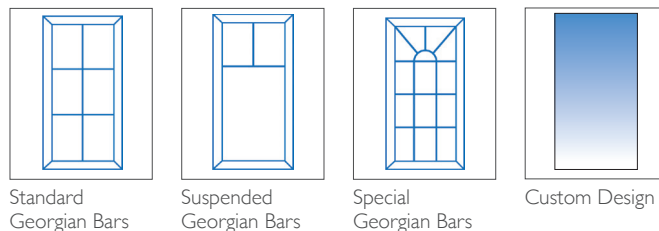

Boston uPVC Exclusives Door (FPI3)

Maximum sizes include vent head, standard threshold and cill

Minimum sizes include no vent head, low threshold and no cill

Standard Furniture	
Min Width	Max Width
810mm	1100mm
Min Height	Max Height
1820mm	2210mm

1 DOOR COLOURS

Same colour on inside and outside

TWO COLOUR

Exterior colour with white on the inside

2 GLAZING OPTIONS

6.8mm Laminated

Decorative Designs

Lead Designs

Georgian Bar options

3 FURNITURE HARDWARE OPTIONS AS STANDARD

The door comes with the standard door furniture pack which has various options (see below).

DOOR KNOCKERS

Available with or without spy hole

LETTERBOX

Boston uPVC Exclusives Door (FPI3)

TECHNICAL FEATURES

Construction	Multi-chambered uPVC profile
Material	uPVC
Finish	White – Smooth uPVC Colour – Woodgrain Textured Finish
Rebate	Double rebate weatherproof seals
Frame	70mm deep uPVC bevelled frame
Frame Colour (Same colour on inside and outside)	White uPVC, White Woodgrain, Cream Woodgrain, Anthracite Grey, Rosewood, Golden Oak, Natural Oak, Grey Cedar
Frame Colour (Two colour options white on the inside)	Black Woodgrain / White uPVC Golden Oak / White uPVC Anthracite Grey / White uPVC Rosewood / White uPVC Light Grey / White uPVC Cream Woodgrain / White uPVC Natural Oak / White Woodgrain Olive Grey / White Woodgrain Chartwell Green / White Woodgrain Anthracite Grey / White Woodgrain
Panel	Not available on this design
Opening	Both in or out of the home
Locking system	Bi-directional multipoint locking mechanism
Lock rating	I* Euro Cylinder
Cylinder Guard	Yes
Test standard	Latest PAS 24:2016 security and weatherproof standards