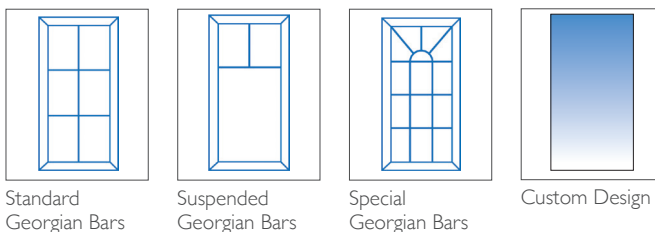

Georgian Bar options