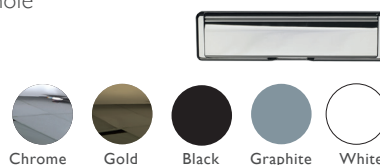

DOOR KNOCKERS

Available with or without spy hole

LETTERBOX