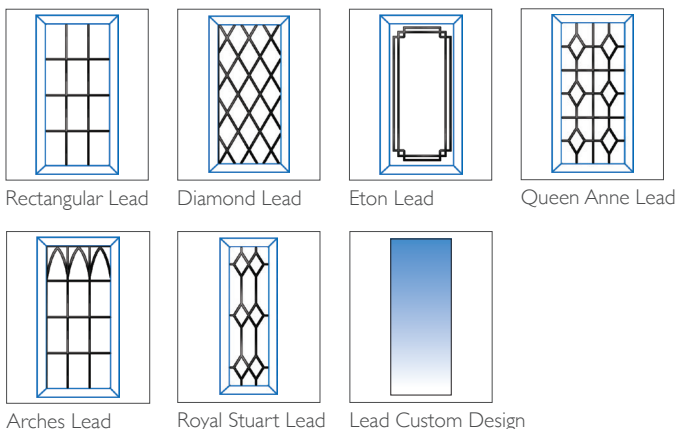

Lead Designs