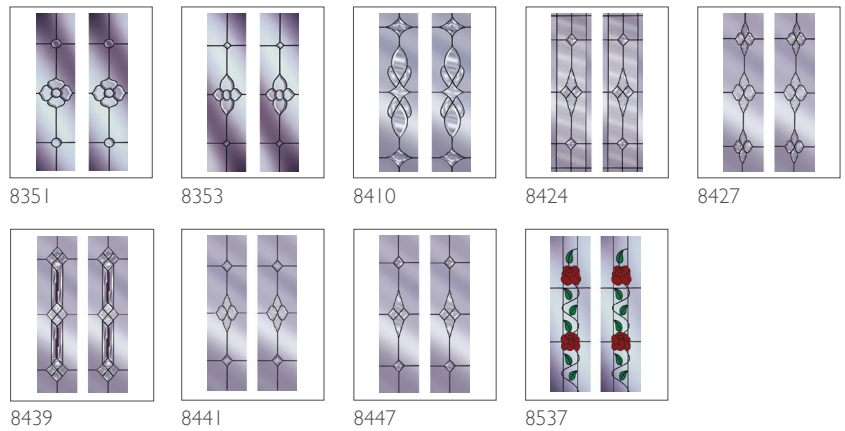

2 GLAZING OPTIONS

6.8mm Laminated

Decorative Designs

Maximum sizes include vent head, standard threshold and cill

Minimum sizes include no vent head, low threshold and no cill

Standard Furniture	
Min Width	Max Width
890mm	1100mm
Min Height	Max Height
1820mm	2210mm