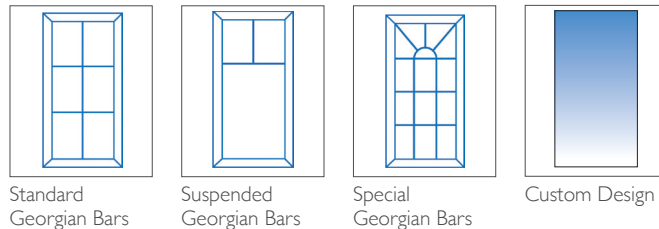

### Decorative Designs

Maximum sizes include vent head, standard threshold and cill

Minimum sizes include no vent head, low threshold and no cill

Standard Furniture	
Min Width	Max Width
890mm	1100mm
Min Height	Max Height
1820mm	2210mm

### Georgian Bar options