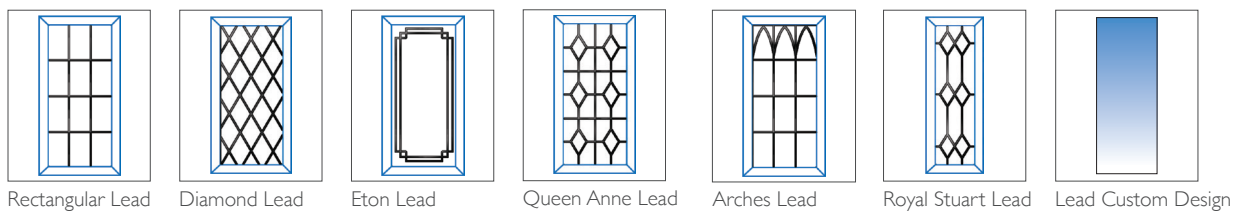

Lead Designs