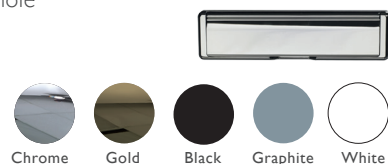

Castletown uPVC Exclusives Door (FPI6)

1 DOOR COLOURS

Same colour on inside and outside

TWO COLOUR

Exterior colour with white on the inside

2 GLAZING OPTIONS

6.8mm Laminated

Decorative Designs

Georgian Bar options

Lead Designs

3 FURNITURE HARDWARE OPTIONS AS STANDARD

The door comes with the standard door furniture pack which has various options (see below).

DOOR KNOCKERS

Available with or without spy hole

LETTERBOX

Castletown uPVC Exclusives Door (FPI6)

TECHNICAL FEATURES

Construction	Multi-chambered uPVC profile
Material	uPVC
Finish	White – Smooth uPVC Colour – Woodgrain Textured Finish
Rebate	Double rebate weatherproof seals
Frame	70mm deep uPVC bevelled frame
Frame Colour (Same colour on inside and outside)	White uPVC, White Woodgrain, Cream Woodgrain, Rosewood, Golden Oak
Frame Colour (Two colour options white on the inside)	Black Woodgrain / White uPVC Golden Oak / White uPVC Rosewood / White uPVC
Panel	Georgian – White uPVC Georgian – Cream Woodgrain Georgian – Rosewood Georgian – Golden Oak Georgian – Black Woodgrain / White uPVC Georgian – Golden Oak / White uPVC Georgian – Rosewood / White uPVC
Opening	Both in or out of the home
Locking system	Bi-directional multipoint locking mechanism
Lock rating	1* Euro Cylinder
Cylinder Guard	Yes
Test standard	Latest PAS 24:2016 security and weatherproof standards

ADDITIONAL ACCESSORIES AVAILABLE AS OPTIONS

Fishing guard	Yes
Internal colour	White
External colour	Chrome, Gold, Black
Door chain	Chrome, Gold
Hinge colours	Chrome, Gold, Brown, White and Black
SmartLock	Yes
Cat Flap	Not available on this design
THRESHOLD (property dependent ask surveyor for details)	
Full frame	Yes
Low frame	Yes
Aluminium	Yes
Letterbox positioning	Middle
Number of Keys	3