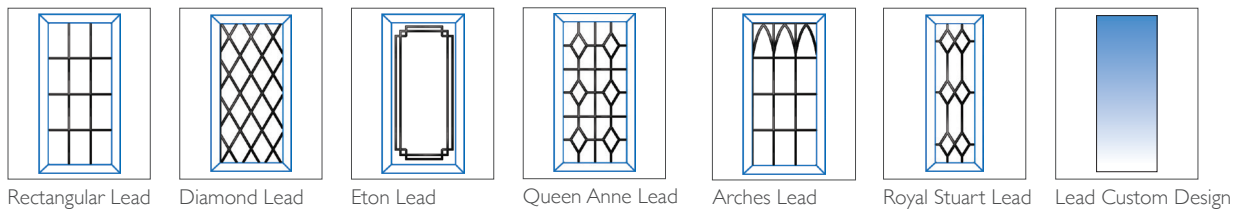

Maximum sizes include vent head, standard threshold and cill

Minimum sizes include no vent head, low threshold and no cill

Standard Furniture	
Min Width	Max Width
890mm	1070mm
Min Height	Max Height
1820mm	2210mm

Georgian Bar options

Lead Designs

3 FURNITURE HARDWARE OPTIONS AS STANDARD

The door comes with the standard door furniture pack which has various options (see below).

DOOR KNOCKERS

Available with or without spy hole

LETTERBOX

Castletown uPVC Exclusives Door (FPI6)

TECHNICAL FEATURES

Construction	Multi-chambered uPVC profile
Material	uPVC
Finish	White – Smooth uPVC Colour – Woodgrain Textured Finish
Rebate	Double rebate weatherproof seals
Frame	70mm deep uPVC bevelled frame
Frame Colour (Same colour on inside and outside)	White uPVC, White Woodgrain, Cream Woodgrain, Rosewood, Golden Oak
Frame Colour (Two colour options white on the inside)	Black Woodgrain / White uPVC Golden Oak / White uPVC Rosewood / White uPVC
Panel	Georgian – White uPVC Georgian – Cream Woodgrain Georgian – Rosewood Georgian – Golden Oak Georgian – Black Woodgrain / White uPVC Georgian – Golden Oak / White uPVC Georgian – Rosewood / White uPVC
Opening	Both in or out of the home
Locking system	Bi-directional multipoint locking mechanism
Lock rating	1* Euro Cylinder
Cylinder Guard	Yes
Test standard	Latest PAS 24:2016 security and weatherproof standards