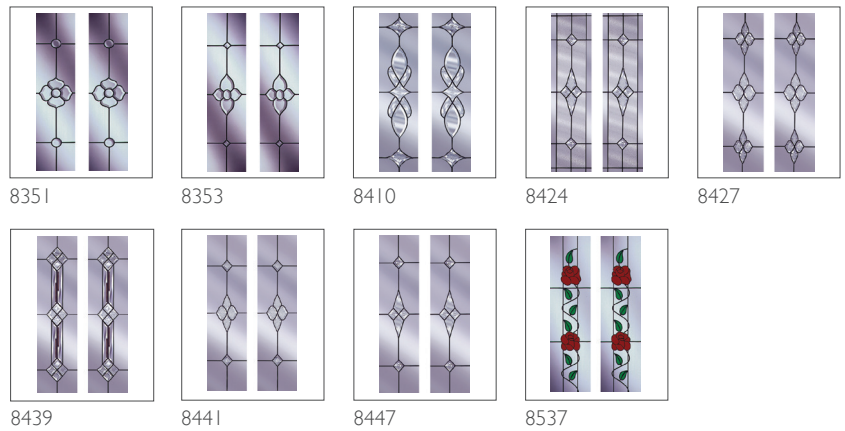

Castletown uPVC Exclusives Door (FPI6)

1 DOOR COLOURS

Same colour on inside and outside

TWO COLOUR

Exterior colour with white on the inside

2 GLAZING OPTIONS

6.8mm Laminated

Decorative Designs

LETTERBOX

Castletown uPVC Exclusives Door (FPI6)

TECHNICAL FEATURES

Construction	Multi-chambered uPVC profile
Material	uPVC
Finish	White – Smooth uPVC Colour – Woodgrain Textured Finish
Rebate	Double rebate weatherproof seals
Frame	70mm deep uPVC bevelled frame
Frame Colour (Same colour on inside and outside)	White uPVC, White Woodgrain, Cream Woodgrain, Rosewood, Golden Oak
Frame Colour (Two colour options white on the inside)	Black Woodgrain / White uPVC Golden Oak / White uPVC Rosewood / White uPVC
Panel	Georgian – White uPVC Georgian – Cream Woodgrain Georgian – Rosewood Georgian – Golden Oak Georgian – Black Woodgrain / White uPVC Georgian – Golden Oak / White uPVC Georgian – Rosewood / White uPVC
Opening	Both in or out of the home
Locking system	Bi-directional multipoint locking mechanism
Lock rating	1* Euro Cylinder
Cylinder Guard	Yes
Test standard	Latest PAS 24:2016 security and weatherproof standards