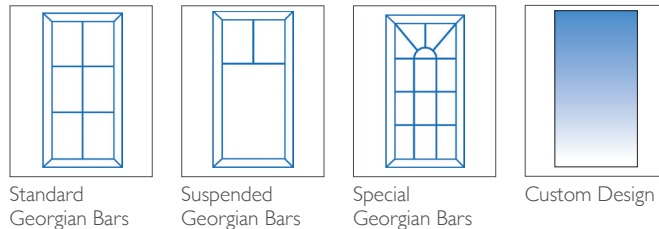

Georgian Bar options