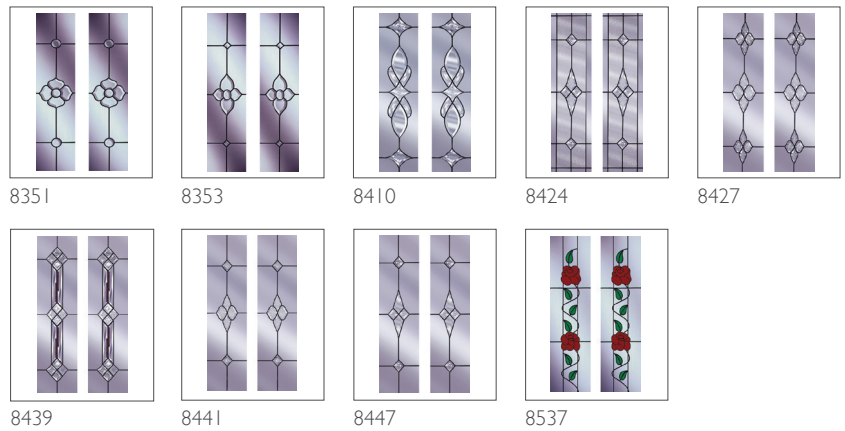

Romsey uPVC Exclusives Door (FPI7)

1 DOOR COLOURS

Same colour on inside and outside

TWO COLOUR

Exterior colour with white on the inside

2 GLAZING OPTIONS

6.8mm Laminated

Decorative Designs

LETTERBOX

Romsey uPVC Exclusives Door (FPI7)

TECHNICAL FEATURES

Construction	Multi-chambered uPVC profile
Material	uPVC
Finish	White – Smooth uPVC Colour – Woodgrain Textured Finish
Rebate	Double rebate weatherproof seals
Frame	70mm deep uPVC bevelled frame
Frame Colour (Same colour inside and outside)	White uPVC, White Woodgrain, Cream Woodgrain, Rosewood, Golden Oak
Frame Colour (Two colour options white on the inside)	Black Woodgrain / White uPVC Golden Oak / White uPVC Rosewood / White uPVC Cream Woodgrain / White uPVC
Panel	Flat – White uPVC Flat – White Woodgrain Flat – Cream Woodgrain Flat – Rosewood Flat – Golden Oak Flat – Black Woodgrain / White uPVC Flat – Golden Oak / White uPVC Flat – Rosewood / White uPVC Flat – Cream Woodgrain / White uPVC
Opening	Both in or out of the home
Locking system	Bi-directional multipoint locking mechanism
Lock rating	1* Euro Cylinder
Cylinder Guard	Yes
Test standard	Latest PAS 24:2016 security and weatherproof standards