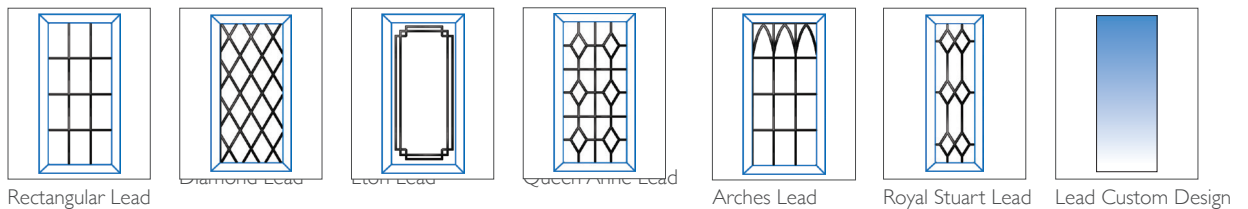

Lead Designs