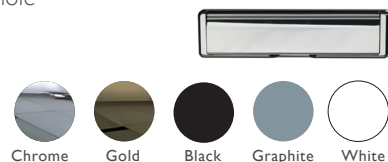

Romsey uPVC Exclusives Door (FPI7)

1 DOOR COLOURS

Same colour on inside and outside

TWO COLOUR

Exterior colour with white on the inside

2 GLAZING OPTIONS

6.8mm Laminated

Decorative Designs

Georgian Bar options

Lead Designs

3 FURNITURE HARDWARE OPTIONS AS STANDARD

The door comes with the standard door furniture pack which has various options (see below).

DOOR KNOCKERS

Available with or without spy hole

LETTERBOX

Romsey uPVC Exclusives Door (FPI7)

TECHNICAL FEATURES

Construction	Multi-chambered uPVC profile
Material	uPVC
Finish	White – Smooth uPVC Colour – Woodgrain Textured Finish
Rebate	Double rebate weatherproof seals
Frame	70mm deep uPVC bevelled frame
Frame Colour (Same colour inside and outside)	White uPVC, White Woodgrain, Cream Woodgrain, Rosewood, Golden Oak
Frame Colour (Two colour options white on the inside)	Black Woodgrain / White uPVC Golden Oak / White uPVC Rosewood / White uPVC Cream Woodgrain / White uPVC
Panel	Flat – White uPVC Flat – White Woodgrain Flat – Cream Woodgrain Flat – Rosewood Flat – Golden Oak Flat – Black Woodgrain / White uPVC Flat – Golden Oak / White uPVC Flat – Rosewood / White uPVC Flat – Cream Woodgrain / White uPVC
Opening	Both in or out of the home
Locking system	Bi-directional multipoint locking mechanism
Lock rating	1* Euro Cylinder
Cylinder Guard	Yes
Test standard	Latest PAS 24:2016 security and weatherproof standards

ADDITIONAL ACCESSORIES AVAILABLE AS OPTIONS

Fishing guard	Yes
Internal colour	White
External colour	Chrome, Gold, Black
Door chain	Chrome, Gold
Hinge colours	Chrome, Gold, Brown, White and Black
SmartLock	Yes
Cat Flap	Yes a hole can be cut for cat flap - although not supplied or installed