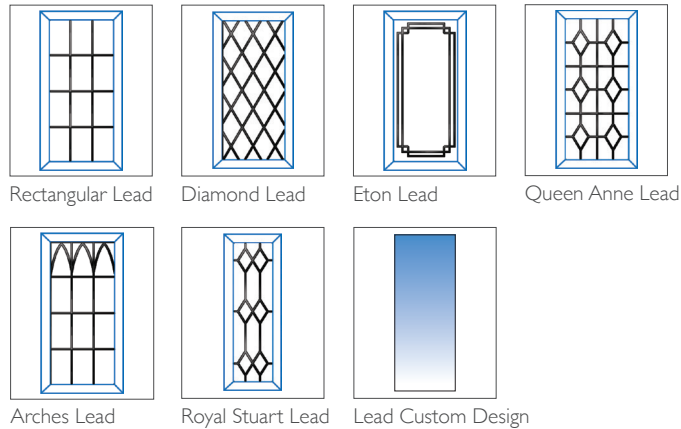

1 DOOR COLOURS

Same colour on inside and outside

TWO COLOUR

Exterior colour with white on the inside

2 GLAZING OPTIONS

Double Glazed – 6.8mm Laminated

Lead Designs

Internal Georgian Bar Designs

3 FURNITURE HARDWARE OPTIONS AS STANDARD

The door comes with the standard door furniture pack which has various options (see below).

Rye uPVC Exclusives Door (FPI9)

TECHNICAL FEATURES

Construction	Multi-chambered uPVC profile
Material	uPVC
Finish	White – Smooth uPVC Colour – Woodgrain Textured Finish
Rebate	Double rebate weatherproof seals
Frame	70mm deep uPVC bevelled frame
Frame Colour (Same colour inside and outside)	White uPVC, White Woodgrain, Cream Woodgrain, Rosewood, Golden Oak
Frame Colour (Two colour options white on the inside)	Black Woodgrain / White uPVC Golden Oak / White uPVC Rosewood / White uPVC Cream Woodgrain / White uPVC
Panel	Not available on this design
Opening	Both in or out of the home
Locking system	Bi-directional multipoint locking mechanism
Lock rating	I* Euro Cylinder
Cylinder Guard	Yes
Test standard	Latest PAS 24:2016 security and weatherproof standards