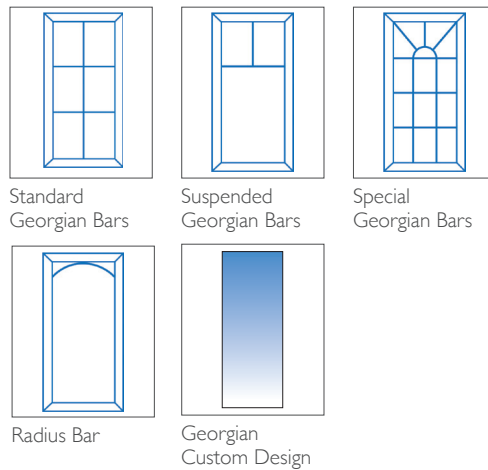

1 DOOR COLOURS

Same colour on inside and outside

TWO COLOUR

Exterior colour with white on the inside

2 GLAZING OPTIONS

Double Glazed – 6.8mm Laminated

Lead Designs

Internal Georgian Bar Designs

3 FURNITURE HARDWARE OPTIONS AS STANDARD

The door comes with the standard door furniture pack which has various options (see below).

Rye uPVC Exclusives Door (FPI9)

TECHNICAL FEATURES

Construction	Multi-chambered uPVC profile
Material	uPVC
Finish	White – Smooth uPVC Colour – Woodgrain Textured Finish
Rebate	Double rebate weatherproof seals
Frame	70mm deep uPVC bevelled frame
Frame Colour (Same colour inside and outside)	White uPVC, White Woodgrain, Cream Woodgrain, Rosewood, Golden Oak
Frame Colour (Two colour options white on the inside)	Black Woodgrain / White uPVC Golden Oak / White uPVC Rosewood / White uPVC Cream Woodgrain / White uPVC
Panel	Not available on this design
Opening	Both in or out of the home
Locking system	Bi-directional multipoint locking mechanism
Lock rating	I* Euro Cylinder
Cylinder Guard	Yes
Test standard	Latest PAS 24:2016 security and weatherproof standards