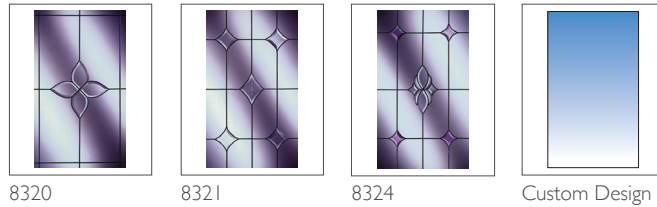

## 1 DOOR COLOURS

Same colour on inside and outside

## TWO COLOUR

Exterior colour with white on the inside

## 2 GLAZING OPTIONS

6.8mm Laminated

### Decorative Designs