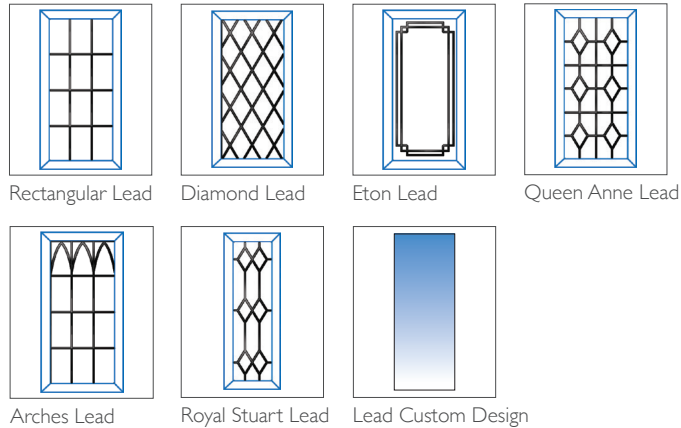

Lead Designs