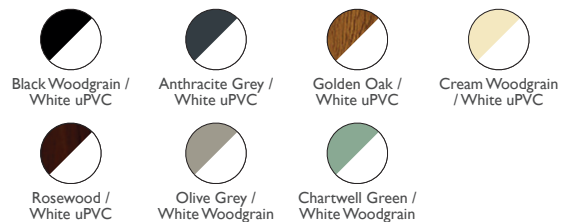

## 1 DOOR COLOURS

Same colour on inside and outside

## TWO COLOUR

Exterior colour with white on the inside

## TECHNICAL FEATURES

<b>Construction</b>	Multi-chambered uPVC profile
<b>Material</b>	uPVC
<b>Finish</b>	White - Smooth uPVC Colour - Woodgrain Textured Finish
<b>Rebate</b>	Double rebate weatherproof seals
<b>Frame</b>	70mm deep uPVC bevelled frame
<b>Frame Colour</b> (Same colour on inside and outside)	White uPVC, White Woodgrain, Cream Woodgrain, Anthracite Grey, Rosewood, Golden Oak, Grey Cedar
<b>Frame Colour</b> (Two colour options white on the inside)	Black Woodgrain / White uPVC Golden Oak / White uPVC Anthracite Grey / White uPVC Rosewood / White uPVC Cream Woodgrain / White uPVC Olive Grey / White Woodgrain Chartwell Green / White Woodgrain Anthracite Grey / White Woodgrain
<b>Panel</b>	Flat – White uPVC Flat – White Woodgrain Flat – Cream Woodgrain Flat – Anthracite Grey Flat – Rosewood Flat – Golden Oak Flat – Grey Cedar Flat – Black Woodgrain / White uPVC Flat – Golden Oak / White uPVC Flat – Anthracite / White uPVC Flat – Rosewood / White uPVC Flat – Chartwell Green / White uPVC Flat – Olive Grey / White Woodgrain Flat – Cream Woodgrain / White uPVC
<b>Opening</b>	Both in or out of the home
<b>Locking system</b>	Bi-directional multipoint locking mechanism
<b>Lock rating</b>	1* Euro Cylinder
<b>Cylinder Guard</b>	Yes
<b>Test standard</b>	Latest PAS 24:2016 security and weatherproof standards

## ADDITIONAL ACCESSORIES AVAILABLE AS OPTIONS

<b>Fishing guard</b>	Yes
<b>Internal colour</b>	White
<b>External colour</b>	Chrome, Gold, Black
<b>Door chain</b>	Chrome, Gold
<b>Hinge colours</b>	Chrome, Gold, Brown, White and Black
<b>SmartLock</b>	Yes
<b>Cat Flap</b>	Not available on this design
<b>THRESHOLD</b> (property dependent ask surveyor for details)	
<b>Full frame</b>	Yes
<b>Low frame</b>	Yes
<b>Aluminium</b>	Yes
<b>Letterbox positioning</b>	Middle
<b>Number of Keys</b>	3