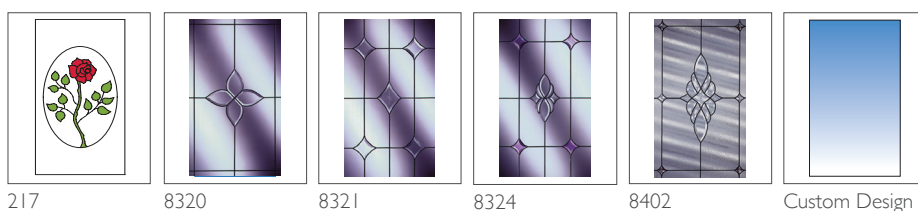

2 GLAZING OPTIONS

6.8mm Laminated

Decorative Designs