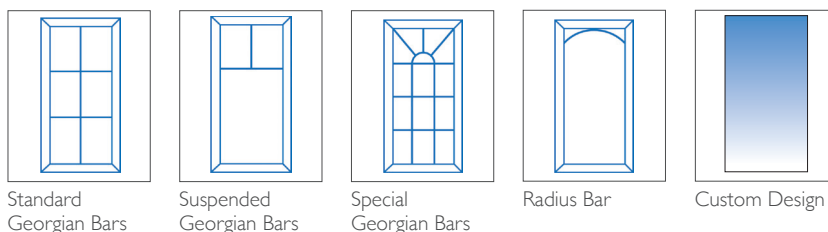

Georgian Bar Designs