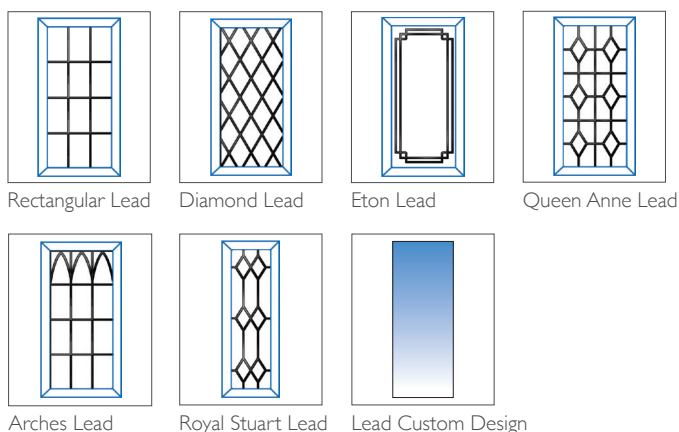

Lead Designs