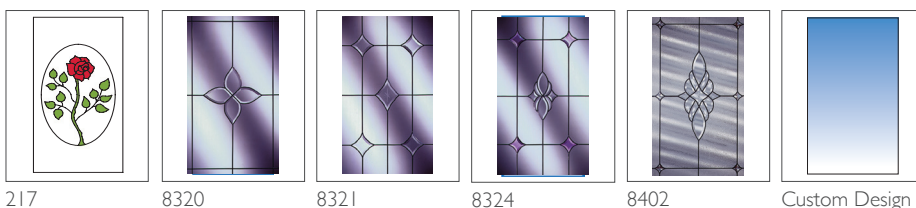

Berkeley uPVC Exclusives Door (FP4)

Maximum sizes include vent head, standard threshold and cill

Minimum sizes include no vent head, low threshold and no cill

Standard Furniture	
Min Width	Max Width
537mm	1070mm
Min Height	Max Height
1820mm	2210mm

1 DOOR COLOURS

Same colour on inside and outside

TWO COLOUR

Exterior colour with white on the inside

2 GLAZING OPTIONS

6.8mm Laminated

Decorative Designs

Lead Designs

Construction	Multi-chambered uPVC profile
Material	uPVC
Finish	White – Smooth uPVC Colour – Woodgrain Textured Finish
Rebate	Double rebate weatherproof seals
Frame	70mm deep uPVC bevelled frame
Frame Colour (Same colour on the inside and outside)	White uPVC, White Woodgrain, Cream Woodgrain, Anthracite Grey, Rosewood, Golden Oak
Frame Colour (Two colour options white on the inside)	Black Woodgrain / White uPVC Golden Oak / White uPVC Anthracite Grey / White uPVC Rosewood / White uPVC
Panel	Georgian – White uPVC Georgian – Cream Woodgrain Georgian – Anthracite Grey Georgian – Rosewood Georgian – Golden Oak Georgian – Black Woodgrain / White uPVC Georgian – Golden Oak / White uPVC Georgian – Anthracite Grey / White uPVC Georgian – Rosewood / White uPVC
Opening	Both in or out of the home
Locking system	Bi-directional multipoint locking mechanism
Lock rating	I* Euro Cylinder
Cylinder Guard	Yes
Test standard	Latest PAS 24:2016 security and weatherproof standards