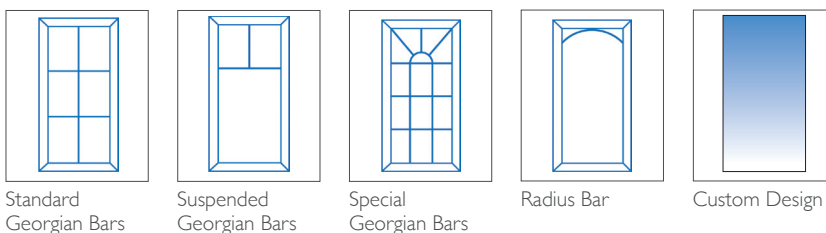

Georgian Bar Designs