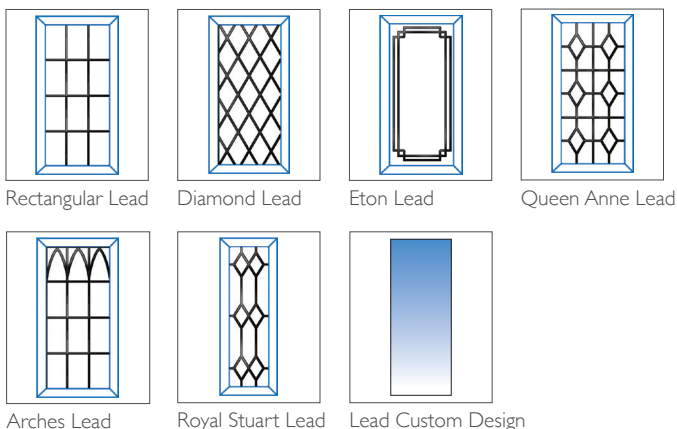

Berkeley uPVC Exclusives Door (FP4)

Maximum sizes include vent head, standard threshold and cill

Minimum sizes include no vent head, low threshold and no cill

Standard Furniture	
Min Width	Max Width
537mm	1070mm
Min Height	Max Height
1820mm	2210mm

1 DOOR COLOURS

Same colour on inside and outside

TWO COLOUR

Exterior colour with white on the inside

2 GLAZING OPTIONS

6.8mm Laminated

Decorative Designs

Lead Designs

Georgian Bar Designs

3 FURNITURE HARDWARE OPTIONS AS STANDARD

The door comes with the standard door furniture pack which has various options (see below).

LETTERBOX

Berkeley uPVC Exclusives Door (FP4)

TECHNICAL FEATURES

Construction	Multi-chambered uPVC profile
Material	uPVC
Finish	White – Smooth uPVC Colour – Woodgrain Textured Finish
Rebate	Double rebate weatherproof seals
Frame	70mm deep uPVC bevelled frame
Frame Colour (Same colour on the inside and outside)	White uPVC, White Woodgrain, Cream Woodgrain, Anthracite Grey, Rosewood, Golden Oak
Frame Colour (Two colour options white on the inside)	Black Woodgrain / White uPVC Golden Oak / White uPVC Anthracite Grey / White uPVC Rosewood / White uPVC
Panel	Georgian – White uPVC Georgian – Cream Woodgrain Georgian – Anthracite Grey Georgian – Rosewood Georgian – Golden Oak Georgian – Black Woodgrain / White uPVC Georgian – Golden Oak / White uPVC Georgian – Anthracite Grey / White uPVC Georgian – Rosewood / White uPVC
Opening	Both in or out of the home
Locking system	Bi-directional multipoint locking mechanism
Lock rating	I* Euro Cylinder
Cylinder Guard	Yes
Test standard	Latest PAS 24:2016 security and weatherproof standards