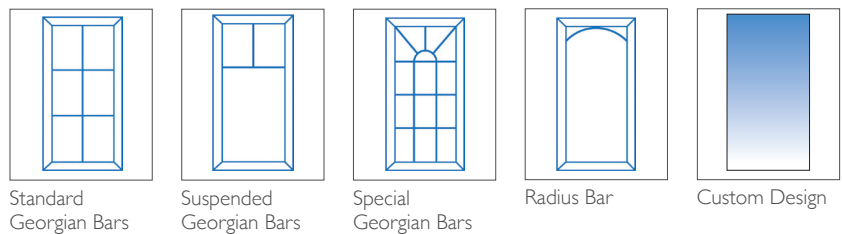

Georgian Bar Designs