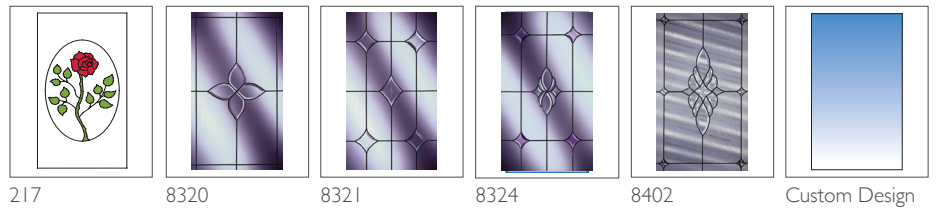

2 GLAZING OPTIONS

6.8mm Laminated

Decorative Designs