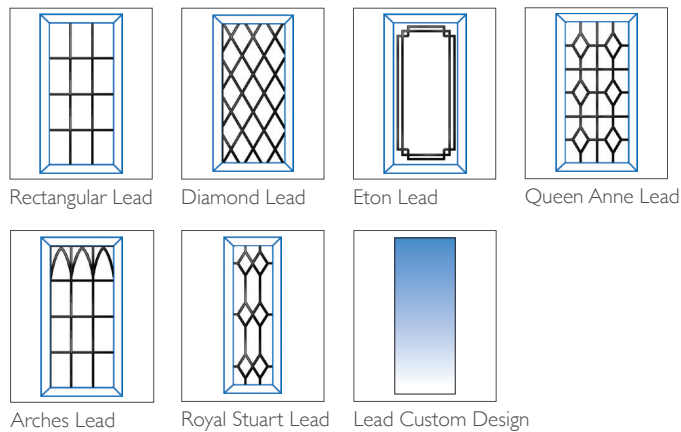

Lead Designs