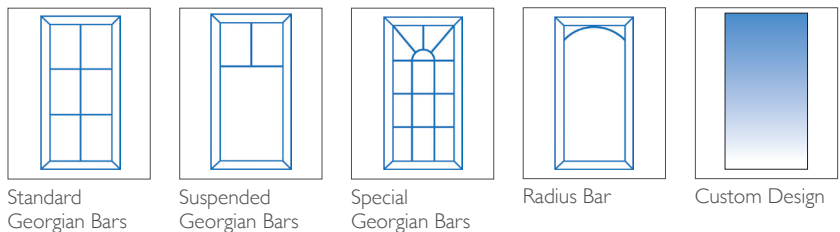

Saltash uPVC Exclusives Door (FP6)

Maximum sizes include vent head, standard threshold and cill

Minimum sizes include no vent head, low threshold and no cill

Standard Furniture	
Min Width	Max Width
537mm	1100mm
Min Height	Max Height
1820mm	2210mm

1 DOOR COLOURS

Same colour on inside and outside

TWO COLOUR

Exterior colour with white on the inside

2 GLAZING OPTIONS

6.8mm Laminated

Decorative Designs

Lead Designs

Georgian Bar Designs

3 FURNITURE HARDWARE OPTIONS AS STANDARD

The door comes with the standard door furniture pack which has various options (see below).

LETTERBOX

Saltash uPVC Exclusives Door (FP6)

TECHNICAL FEATURES

Construction	Multi-chambered uPVC profile
Material	uPVC
Finish	White – Smooth uPVC Colour – Woodgrain Textured Finish
Rebate	Double rebate weatherproof seals
Frame	70mm deep uPVC bevelled frame
Frame Colour (Same colour on inside and outside)	White uPVC, White Woodgrain, Cream Woodgrain, Anthracite Grey, Rosewood, Golden Oak, Natural Oak, Grey Cedar
Frame Colour (Two colour options white on the inside)	Black Woodgrain / White uPVC Golden Oak / White uPVC Anthracite Grey / White uPVC Rosewood / White uPVC Light Grey / White uPVC Cream Woodgrain / White uPVC Natural Oak / White Woodgrain Olive Grey / White Woodgrain Chartwell Green / White Woodgrain Anthracite Grey / White Woodgrain
Panel	Not available on this design
Opening	Both in or out of the home
Locking system	Bi-directional multipoint locking mechanism
Lock rating	I* Euro Cylinder
Cylinder Guard	Yes
Test standard	Latest PAS 24:2016 security and weatherproof standards