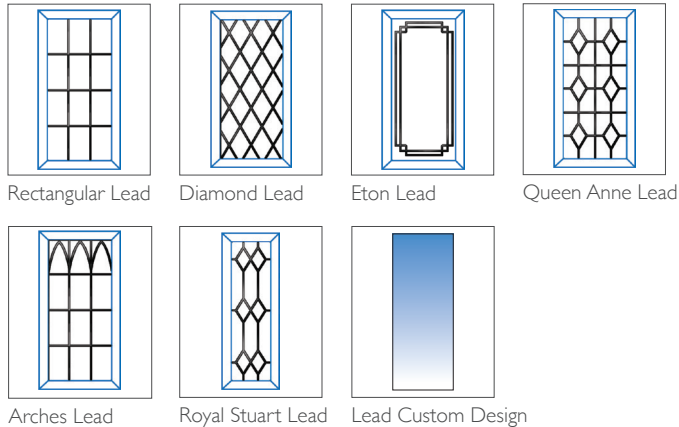

Saltash uPVC Exclusives Door (FP6)

Maximum sizes include vent head, standard threshold and cill

Minimum sizes include no vent head, low threshold and no cill

Standard Furniture	
Min Width	Max Width
537mm	1100mm
Min Height	Max Height
1820mm	2210mm

1 DOOR COLOURS

Same colour on inside and outside

TWO COLOUR

Exterior colour with white on the inside

2 GLAZING OPTIONS

6.8mm Laminated

Decorative Designs

Lead Designs

Georgian Bar Designs

3 FURNITURE HARDWARE OPTIONS AS STANDARD

The door comes with the standard door furniture pack which has various options (see below).

LETTERBOX

Saltash uPVC Exclusives Door (FP6)

TECHNICAL FEATURES

Construction	Multi-chambered uPVC profile
Material	uPVC
Finish	White – Smooth uPVC Colour – Woodgrain Textured Finish
Rebate	Double rebate weatherproof seals
Frame	70mm deep uPVC bevelled frame
Frame Colour (Same colour on inside and outside)	White uPVC, White Woodgrain, Cream Woodgrain, Anthracite Grey, Rosewood, Golden Oak, Natural Oak, Grey Cedar
Frame Colour (Two colour options white on the inside)	Black Woodgrain / White uPVC Golden Oak / White uPVC Anthracite Grey / White uPVC Rosewood / White uPVC Light Grey / White uPVC Cream Woodgrain / White uPVC Natural Oak / White Woodgrain Olive Grey / White Woodgrain Chartwell Green / White Woodgrain Anthracite Grey / White Woodgrain
Panel	Not available on this design
Opening	Both in or out of the home
Locking system	Bi-directional multipoint locking mechanism
Lock rating	I* Euro Cylinder
Cylinder Guard	Yes
Test standard	Latest PAS 24:2016 security and weatherproof standards