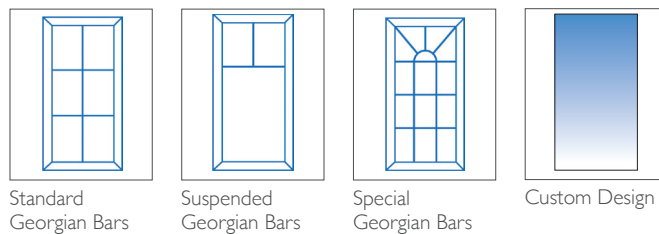

Yarmouth uPVC Exclusives Door (FP7)

1 DOOR COLOURS

Same colour on inside and outside

TWO COLOUR

Exterior colour with white on the inside

2 GLAZING OPTIONS

6.8mm Laminated

Decorative Designs

Georgian Bar Designs

Lead Designs

Maximum sizes include vent head, standard threshold and cill

Minimum sizes include no vent head, low threshold and no cill

Standard Furniture	
Min Width	Max Width
810mm	1070mm
Min Height	Max Height
1820mm	2210mm

TECHNICAL FEATURES

Construction	Multi-chambered uPVC profile
Material	uPVC
Finish	White – Smooth uPVC Colour – Woodgrain Textured Finish
Rebate	Double rebate weatherproof seals
Frame	70mm deep uPVC bevelled frame
Frame Colour (Same colour on inside and outside)	White uPVC, Cream Woodgrain, Anthracite Grey, Rosewood, Golden Oak
Frame Colour (Two colour option white on the inside)	Black Woodgrain / White uPVC Golden Oak / White uPVC Anthracite Grey / White uPVC Rosewood / White uPVC
Panel	Georgian – White uPVC Georgian – Cream Woodgrain Georgian – Anthracite Grey Georgian – Rosewood Georgian – Golden Oak Georgian – Black Woodgrain / White uPVC Georgian – Golden Oak / White uPVC Georgian – Anthracite Grey / White uPVC Georgian – Rosewood / White uPVC
Opening	Both in or out of the home
Locking system	Bi-directional multipoint locking mechanism
Lock rating	1* Euro Cylinder
Cylinder Guard	Yes
Test standard	Latest PAS 24:2016 security and weatherproof standards