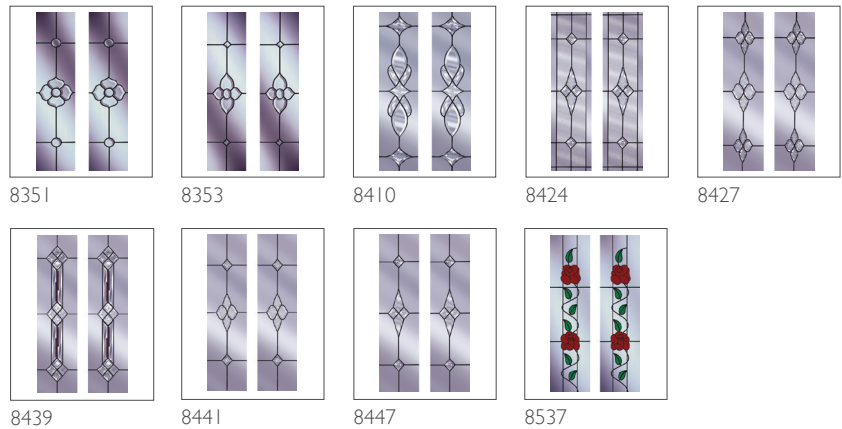

Yarmouth uPVC Exclusives Door (FP7)

1 DOOR COLOURS

Same colour on inside and outside

TWO COLOUR

Exterior colour with white on the inside

2 GLAZING OPTIONS

6.8mm Laminated

Decorative Designs

Georgian Bar Designs

Lead Designs

Maximum sizes include vent head, standard threshold and cill

Minimum sizes include no vent head, low threshold and no cill

Standard Furniture	
Min Width	Max Width
810mm	1070mm
Min Height	Max Height
1820mm	2210mm

TECHNICAL FEATURES

Construction	Multi-chambered uPVC profile
Material	uPVC
Finish	White – Smooth uPVC Colour – Woodgrain Textured Finish
Rebate	Double rebate weatherproof seals
Frame	70mm deep uPVC bevelled frame
Frame Colour (Same colour on inside and outside)	White uPVC, Cream Woodgrain, Anthracite Grey, Rosewood, Golden Oak
Frame Colour (Two colour option white on the inside)	Black Woodgrain / White uPVC Golden Oak / White uPVC Anthracite Grey / White uPVC Rosewood / White uPVC
Panel	Georgian – White uPVC Georgian – Cream Woodgrain Georgian – Anthracite Grey Georgian – Rosewood Georgian – Golden Oak Georgian – Black Woodgrain / White uPVC Georgian – Golden Oak / White uPVC Georgian – Anthracite Grey / White uPVC Georgian – Rosewood / White uPVC
Opening	Both in or out of the home
Locking system	Bi-directional multipoint locking mechanism
Lock rating	1* Euro Cylinder
Cylinder Guard	Yes
Test standard	Latest PAS 24:2016 security and weatherproof standards