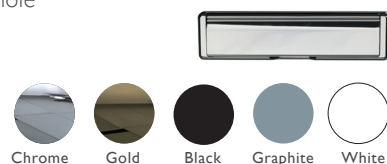

DOOR KNOCKERS

Available with or without spy hole

LETTERBOX