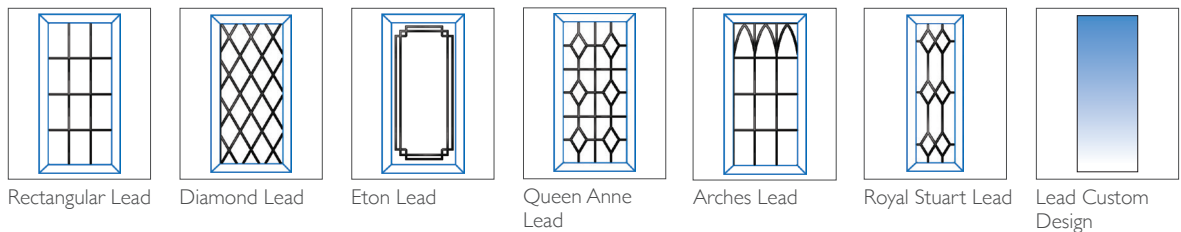

Yarmouth uPVC Exclusives Door (FP7)

1 DOOR COLOURS

Same colour on inside and outside

TWO COLOUR

Exterior colour with white on the inside

2 GLAZING OPTIONS

6.8mm Laminated

Decorative Designs

Georgian Bar Designs

Lead Designs

Maximum sizes include vent head, standard threshold and cill

Minimum sizes include no vent head, low threshold and no cill

Standard Furniture	
Min Width	Max Width
810mm	1070mm
Min Height	Max Height
1820mm	2210mm

TECHNICAL FEATURES

Construction	Multi-chambered uPVC profile
Material	uPVC
Finish	White – Smooth uPVC Colour – Woodgrain Textured Finish
Rebate	Double rebate weatherproof seals
Frame	70mm deep uPVC bevelled frame
Frame Colour (Same colour on inside and outside)	White uPVC, Cream Woodgrain, Anthracite Grey, Rosewood, Golden Oak
Frame Colour (Two colour option white on the inside)	Black Woodgrain / White uPVC Golden Oak / White uPVC Anthracite Grey / White uPVC Rosewood / White uPVC
Panel	Georgian – White uPVC Georgian – Cream Woodgrain Georgian – Anthracite Grey Georgian – Rosewood Georgian – Golden Oak Georgian – Black Woodgrain / White uPVC Georgian – Golden Oak / White uPVC Georgian – Anthracite Grey / White uPVC Georgian – Rosewood / White uPVC
Opening	Both in or out of the home
Locking system	Bi-directional multipoint locking mechanism
Lock rating	1* Euro Cylinder
Cylinder Guard	Yes
Test standard	Latest PAS 24:2016 security and weatherproof standards