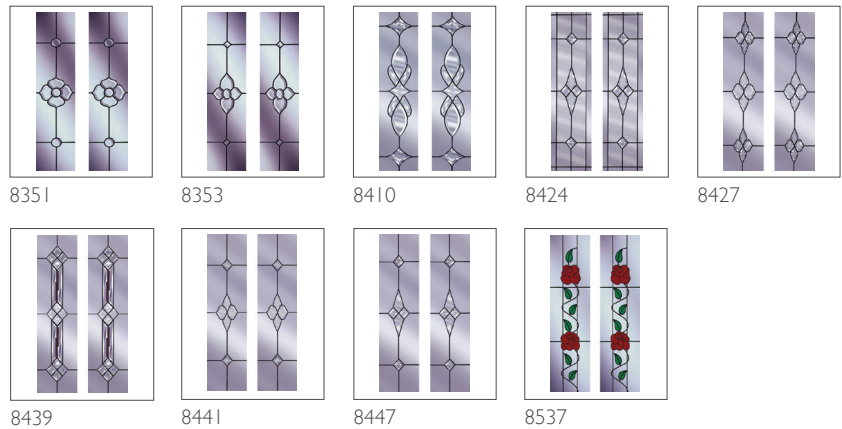

1 DOOR COLOURS

Same colour on inside and outside

TWO COLOUR

Exterior colour with white on the inside

2 GLAZING OPTIONS

6.8mm Laminated

Decorative Designs

Georgian Bar Designs

TECHNICAL FEATURES

Construction	Multi-chambered uPVC profile
Material	uPVC
Finish	White – Smooth uPVC Colour – Woodgrain Textured Finish
Rebate	Double rebate weatherproof seals
Frame	70mm deep uPVC bevelled frame
Frame Colour (Same colour on inside and outside)	White uPVC, White Woodgrain, Cream Woodgrain, Anthracite Grey, Rosewood, Golden Oak, Grey Cedar
Frame Colour (Two colour options white on the inside)	Black Woodgrain / White uPVC Golden Oak / White uPVC Anthracite Grey / White uPVC Rosewood / White uPVC Cream Woodgrain / White uPVC Olive Grey / White Woodgrain Chartwell Green / White Woodgrain Anthracite Grey / White Woodgrain
Panel	Flat – White uPVC Flat – White Woodgrain Flat – Cream Woodgrain Flat – Anthracite Grey Flat – Rosewood Flat – Golden Oak Flat – Grey Cedar Flat – Black Woodgrain / White uPVC Flat – Golden Oak / White uPVC Flat – Anthracite / White uPVC Flat – Rosewood / White uPVC Flat – Chartwell Green / White uPVC Flat – Olive Grey / White Woodgrain Flat – Cream Woodgrain / White uPVC
Opening	Both in or out of the home
Locking system	Bi-directional multipoint locking mechanism
Lock rating	1* Euro Cylinder
Cylinder Guard	Yes
Test standard	Latest PAS 24:2016 security and weatherproof standards