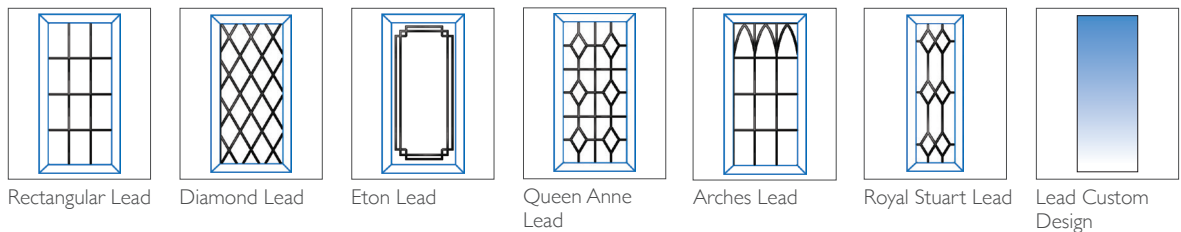

Lead Designs