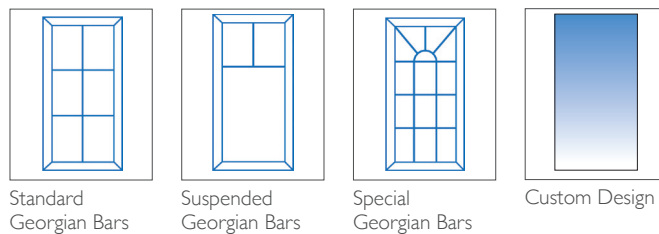

1 DOOR COLOURS

Same colour on inside and outside

TWO COLOUR

Exterior colour with white on the inside

2 GLAZING OPTIONS

6.8mm Laminated

Decorative Designs

Georgian Bar Designs

TECHNICAL FEATURES

Construction	Multi-chambered uPVC profile
Material	uPVC
Finish	White – Smooth uPVC Colour – Woodgrain Textured Finish
Rebate	Double rebate weatherproof seals
Frame	70mm deep uPVC bevelled frame
Frame Colour (Same colour on inside and outside)	White uPVC, White Woodgrain, Cream Woodgrain, Anthracite Grey, Rosewood, Golden Oak, Grey Cedar
Frame Colour (Two colour options white on the inside)	Black Woodgrain / White uPVC Golden Oak / White uPVC Anthracite Grey / White uPVC Rosewood / White uPVC Cream Woodgrain / White uPVC Olive Grey / White Woodgrain Chartwell Green / White Woodgrain Anthracite Grey / White Woodgrain
Panel	Flat – White uPVC Flat – White Woodgrain Flat – Cream Woodgrain Flat – Anthracite Grey Flat – Rosewood Flat – Golden Oak Flat – Grey Cedar Flat – Black Woodgrain / White uPVC Flat – Golden Oak / White uPVC Flat – Anthracite / White uPVC Flat – Rosewood / White uPVC Flat – Chartwell Green / White uPVC Flat – Olive Grey / White Woodgrain Flat – Cream Woodgrain / White uPVC
Opening	Both in or out of the home
Locking system	Bi-directional multipoint locking mechanism
Lock rating	1* Euro Cylinder
Cylinder Guard	Yes
Test standard	Latest PAS 24:2016 security and weatherproof standards