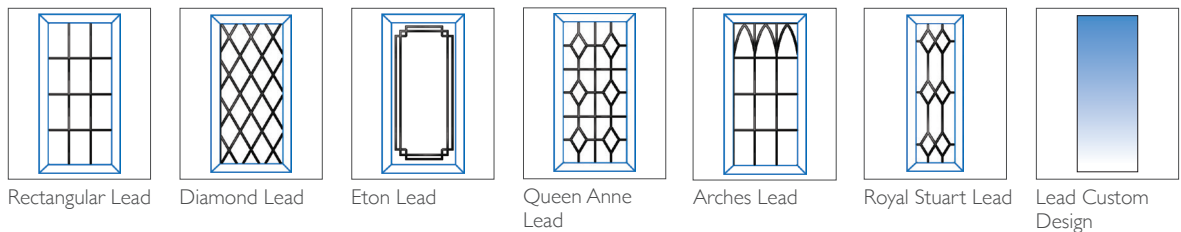

### Decorative Designs

### Georgian Bar Designs

Maximum sizes include vent head, standard threshold and cill

Minimum sizes include no vent head, standard threshold and cill

Standard Furniture	
Min Width	Max Width
810mm	1100mm
Min Height	Max Height
1820mm	2210mm

### Lead Designs