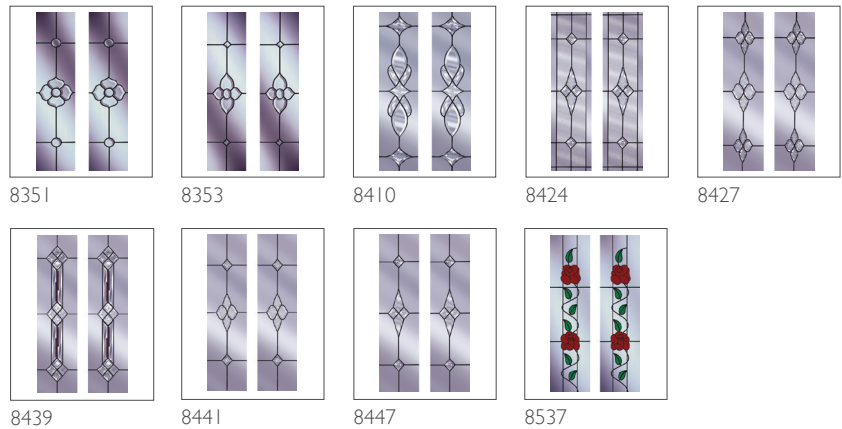

2 GLAZING OPTIONS

6.8mm Laminated

Decorative Designs