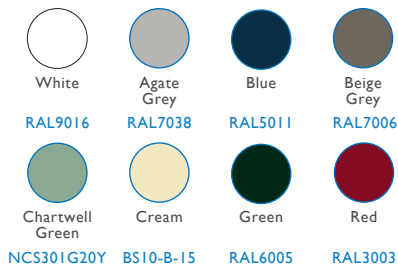

## 1 DOOR COLOURS

Paint Finish Options (same colour on the inside and outside)

## STAIN FINISH OPTIONS

Same colour on inside and outside