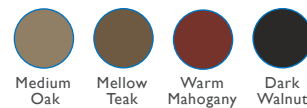

N.B No vent head option

1 DOOR COLOURS

Paint Finish Options (same colour on the inside and outside)

STAIN FINISH OPTIONS

Same colour on inside and outside

2 GLAZING OPTIONS

Clear, Privacy

3 FURNITURE HARDWARE OPTIONS AS STANDARD

Construction	Traditionally made 68mm thick solid Timber
Material	Utile hardwood Timber
Finish	Grained Timber finish
Rebate	Double rebate weatherproof seals
Frame	Utile hardwood Timber
Frame Colour	White, Agate Grey, Blue, Beige Grey, Chartwell Green, Cream, Green, Red, Medium Oak, Mellow Teak, Warm Mahogany, Dark Walnut
Opening	Both in or out of the home
Locking system	Bi-directional multipoint locking mechanism
Lock rating	I* Euro Cylinder
Cylinder Guard	Yes
Test standard	N/A
GLAZING OPTION	
Double	No
Triple	Yes
Side panels	Yes
Fanlights	Yes – fixed and opening
U values	N/A
Door Energy rating	N/A
Trickle ventilation	No
Secured by Design	No
Glass Type	Triple, Security Laminated, Toughened Safety, Privacy, Decorative

ADDITIONAL ACCESSORIES AVAILABLE AS OPTIONS

Fishing guard	Yes
Internal colour	White
External colour	Chrome, Gold, Black
Door chain	N/A
Hinge colours	Gold, Chrome, Black, White
SmartLock Available	No
Cat Flap	Not available
THRESHOLD (property dependent ask surveyor for details)	
Full frame	Yes
Low frame	No
Aluminium	No
Letterbox positioning	Middle
Number of Keys	3