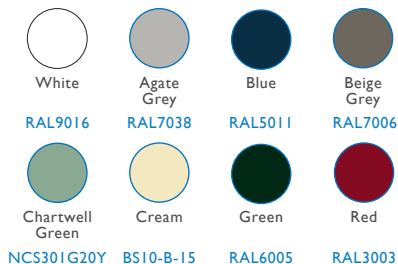

N.B No vent head option

1 DOOR COLOURS

Paint Finish Options (same colour on the inside and outside)

STAIN FINISH OPTIONS

Same colour on inside and outside

2 GLAZING OPTIONS

Clear, Privacy

3 FURNITURE HARDWARE OPTIONS AS STANDARD

Construction	Traditionally made 68mm thick solid Timber
Material	Utile hardwood Timber
Finish	Grained Timber finish
Rebate	Double rebate weatherproof seals
Frame	Utile hardwood Timber
Frame Colour	White, Agate Grey, Blue, Beige Grey, Chartwell Green, Cream, Green, Red, Medium Oak, Mellow Teak, Warm Mahogany, Dark Walnut
Opening	Both in or out of the home
Locking system	Bi-directional multipoint locking mechanism
Lock rating	I* Euro Cylinder
Cylinder Guard	Yes
Test standard	N/A
GLAZING OPTION	
Double	No
Triple	Yes
Side panels	Yes
Fanlights	Yes – fixed and opening
U values	N/A
Door Energy rating	N/A
Trickle ventilation	No
Secured by Design	No
Glass Type	Triple, Security Laminated, Toughened Safety, Privacy, Decorative

ADDITIONAL ACCESSORIES AVAILABLE AS OPTIONS

Fishing guard	Yes
Internal colour	White
External colour	Chrome, Gold, Black
Door chain	N/A
Hinge colours	Gold, Chrome, Black, White
SmartLock Available	No
Cat Flap	Not available
THRESHOLD (property dependent ask surveyor for details)	
Full frame	Yes
Low frame	No
Aluminium	No
Letterbox positioning	Middle
Number of Keys	3