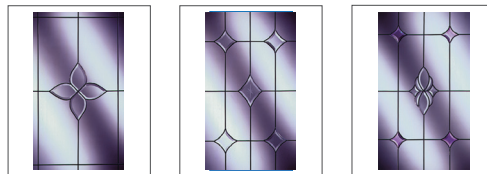

Telford Timber Entrance Door (FP6)

1 DOOR COLOURS

Paint Finish Options (same colour on the inside and outside)

STAIN FINISH OPTIONS

Same colour on inside and outside

2 GLAZING OPTIONS

Clear, Privacy

8320

Swan Neck Handle

LETTERBOX

Chrome

Gold

Telford Timber Entrance Door (FP6)

TECHNICAL FEATURES

Construction	Traditionally made 68mm thick solid Timber
Material	Utile hardwood Timber
Finish	Grained timber finish
Rebate	Double rebate weatherproof seals
Frame	Utile hardwood timber
Frame Colour	White, Agate Grey, Blue, Beige Grey, Chartwell Green, Cream, Green, Red, Medium Oak, Mellow Teak, Warm Mahogany, Dark Walnut
Opening	Both in or out of the home
Locking system	Bi-directional multipoint locking mechanism
Lock rating	I* Euro Cylinder
Cylinder Guard	Yes
Test standard	N/A
GLAZING OPTION	
Double	No
Triple	Yes
Side panels	Yes
Fanlights	Yes – fixed and opening
U values	N/A
Door Energy rating	N/A
Trickle ventilation	No
Secured by Design	No
Glass Type	Triple, Security Laminated, Toughened Safety, Privacy, Decorative