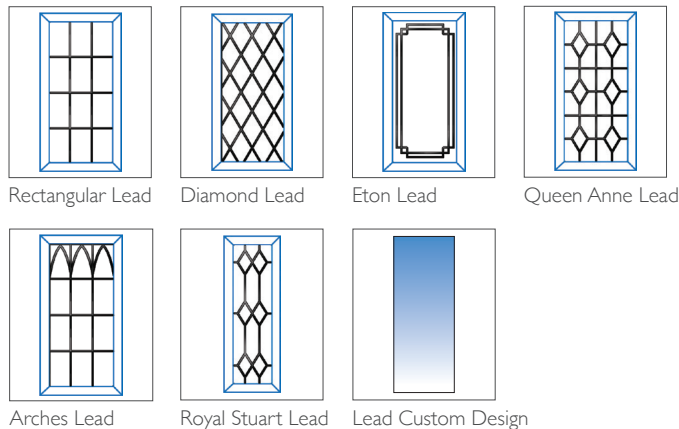

1 DOOR COLOURS

Same colour on inside and outside or white inside

TWO COLOUR

Exterior colour with white on the inside

2 GLAZING OPTIONS

Double Glazed – 6.8mm Laminated

Lead Designs

Internal Georgian Bar Designs

3 FURNITURE HARDWARE OPTIONS AS STANDARD

The door comes with the standard door furniture pack which has various options (see below).

Swan Neck Handle

Only available in Chrome and Gold

Modern Handle

LETTERBOX

Malvern Aluminium Entrance Door (FP5)

TECHNICAL FEATURES

Construction	Aluminium frame and door leaf with polyamide thermal break
Material	Aluminium
Finish	Powder coated, finish varies depending on the colour: White – High gloss, Black and Brown – Semi gloss Charcoal and Battleship Grey – Matt
Rebate	Double rebate weatherproof seals
Frame	70mm deep Aluminium frame
Frame Colour	(Same colour on the inside and outside, and only available as the same colour as the door) White – RAL9910 Black – RAL9005 Brown – BS08B29 Battleship Grey – RAL9006 Charcoal – RAL7016
Frame Colour	(White on the inside, and only available as the same colour as the door) Black / White
Opening	Both in or out of the home
Locking system	Bi-directional multipoint locking mechanism
Lock rating	1* Euro Cylinder
Cylinder Guard	Yes
Test standard	Latest PAS 24:2016 security and weatherproof standards