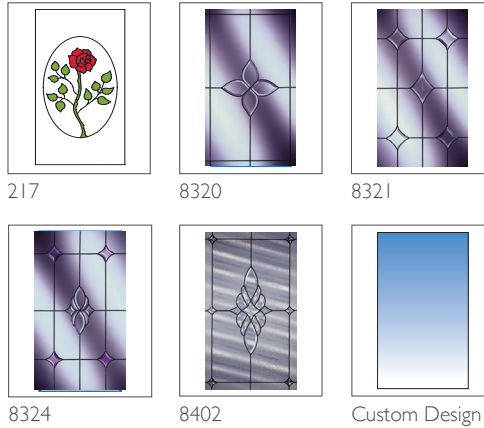

1 DOOR COLOURS

Same colour on inside and outside or white inside

TWO COLOUR

Exterior colour with white on the inside

2 GLAZING OPTIONS

Double Glazed – 6.8mm Laminated

Lead Designs

Internal Georgian Bar Designs