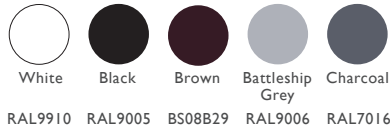

1 DOOR COLOURS

Same colour on inside and outside or white inside

TWO COLOUR

Exterior colour with white on the inside

2 GLAZING OPTIONS

Double Glazed – 6.8mm Laminated

Lead Designs

Internal Georgian Bar Designs

Malvern Aluminium Entrance Door (FP5)

TECHNICAL FEATURES

Construction	Aluminium frame and door leaf with polyamide thermal break
Material	Aluminium
Finish	Powder coated, finish varies depending on the colour: White – High gloss, Black and Brown – Semi gloss Charcoal and Battleship Grey – Matt
Rebate	Double rebate weatherproof seals
Frame	70mm deep Aluminium frame
Frame Colour	(Same colour on the inside and outside, and only available as the same colour as the door) White – RAL9910 Black – RAL9005 Brown – BS08B29 Battleship Grey – RAL9006 Charcoal – RAL7016
Frame Colour	(White on the inside, and only available as the same colour as the door) Black / White
Opening	Both in or out of the home
Locking system	Bi-directional multipoint locking mechanism
Lock rating	1* Euro Cylinder
Cylinder Guard	Yes
Test standard	Latest PAS 24:2016 security and weatherproof standards