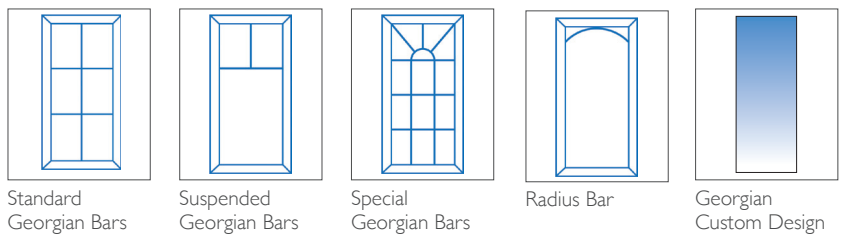

1 DOOR COLOURS

Same colour on inside and outside or white inside

TWO COLOUR

Exterior colour with white on the inside

2 GLAZING OPTIONS

Double Glazed – 6.8mm Laminated

Lead Designs

Internal Georgian Bar Designs

3 FURNITURE HARDWARE OPTIONS AS STANDARD

The door comes with the standard door furniture pack which has various options (see below).

Swan Neck Handle

Only available in Chrome and Gold

Modern Handle

LETTERBOX

Malvern Aluminium Entrance Door (FP5)

TECHNICAL FEATURES

Construction	Aluminium frame and door leaf with polyamide thermal break
Material	Aluminium
Finish	Powder coated, finish varies depending on the colour: White – High gloss, Black and Brown – Semi gloss Charcoal and Battleship Grey – Matt
Rebate	Double rebate weatherproof seals
Frame	70mm deep Aluminium frame
Frame Colour	(Same colour on the inside and outside, and only available as the same colour as the door) White – RAL9910 Black – RAL9005 Brown – BS08B29 Battleship Grey – RAL9006 Charcoal – RAL7016
Frame Colour	(White on the inside, and only available as the same colour as the door) Black / White
Opening	Both in or out of the home
Locking system	Bi-directional multipoint locking mechanism
Lock rating	1* Euro Cylinder
Cylinder Guard	Yes
Test standard	Latest PAS 24:2016 security and weatherproof standards