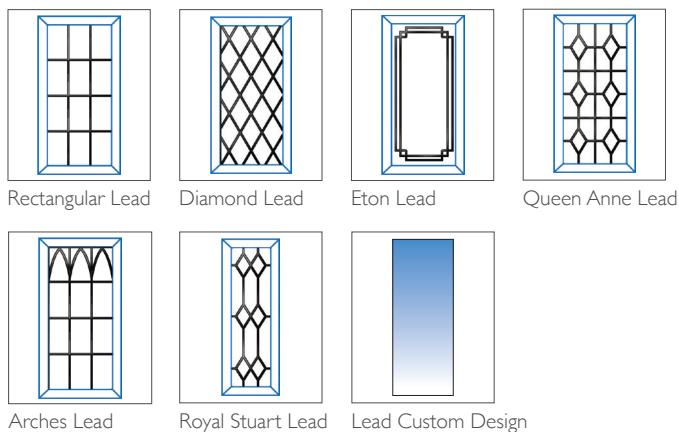

1 DOOR COLOURS

Same colour on inside and outside or white inside

TWO COLOUR

Exterior colour with white on the inside

2 GLAZING OPTIONS

Double Glazed – 6.8mm Laminated

Lead Designs

Internal Georgian Bar Designs

3 FURNITURE HARDWARE OPTIONS AS STANDARD

The door comes with the standard door furniture pack which has various options (see below).

Swan Neck Handle

Only available in Chrome and Gold

Modern Handle

Arundel Aluminium Entrance Door (FPI)