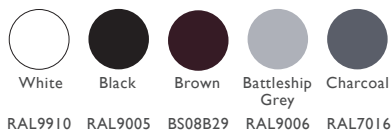

1 DOOR COLOURS

Same colour on inside and outside or white inside

TWO COLOUR

Exterior colour with white on the inside

2 GLAZING OPTIONS

Double Glazed – 6.8mm Laminated

Lead Designs

Internal Georgian Bar Designs

TECHNICAL FEATURES

Construction	Aluminium frame and door leaf with polyamide thermal break
Material	Aluminium
Finish	Powder coated, finish varies depending on the colour: White – High gloss, Black and Brown – Semi gloss Charcoal and Battleship Grey – Matt
Rebate	Double rebate weatherproof seals
Frame	70mm deep Aluminium frame
Frame Colour	(Same colour on the inside and outside, and only available as the same colour as the door) White – RAL9910 Black – RAL9005 Brown – BS08B29 Battleship Grey – RAL9006 Charcoal – RAL7016
Frame Colour	(White on the inside, and only available as the same colour as the door) Black / White
Opening	Both in or out of the home
Locking system	Bi-directional multipoint locking mechanism
Lock rating	1* Euro Cylinder
Cylinder Guard	Yes
Test standard	Latest PAS 24:2016 security and weatherproof standards