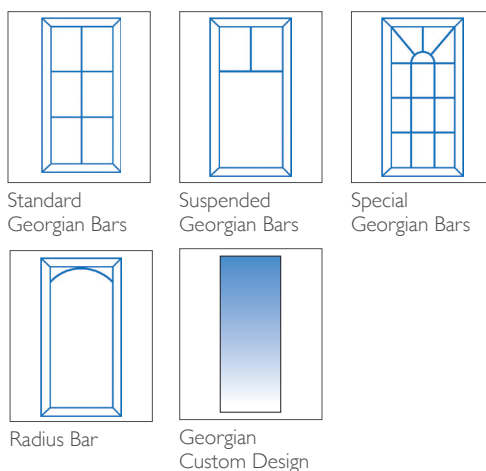

1 DOOR COLOURS

Same colour on inside and outside or white inside

TWO COLOUR

Exterior colour with white on the inside

2 GLAZING OPTIONS

Double Glazed – 6.8mm Laminated

Lead Designs

Internal Georgian Bar Designs

3 FURNITURE HARDWARE OPTIONS AS STANDARD

The door comes with the standard door furniture pack which has various options (see below).

Swan Neck Handle

Only available in Chrome and Gold

Modern Handle

Arundel Aluminium Entrance Door (FPI)