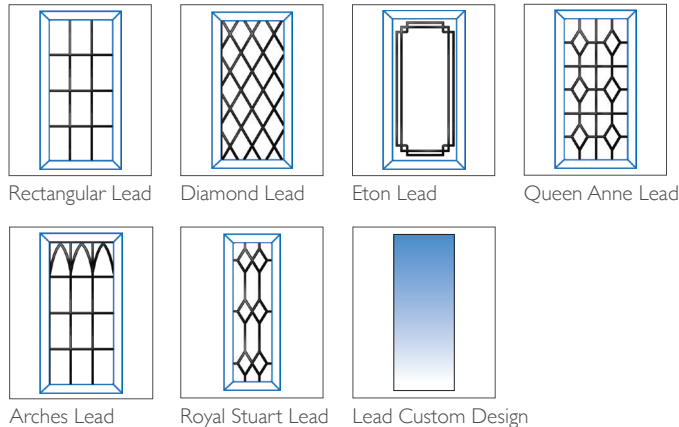

## 1 DOOR COLOURS

Same colour on inside and outside or white inside

## TWO COLOUR

Exterior colour with white on the inside

## 2 GLAZING OPTIONS

Double Glazed – 6.8mm Laminated

### Lead Designs