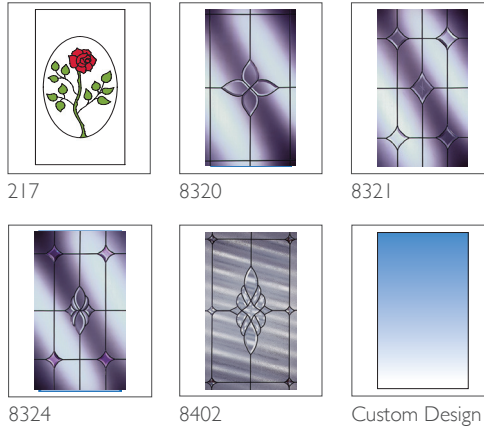

## 1 DOOR COLOURS

Same colour on inside and outside or white inside

## TWO COLOUR

Exterior colour with white on the inside

## 2 GLAZING OPTIONS

Double Glazed – 6.8mm Laminated