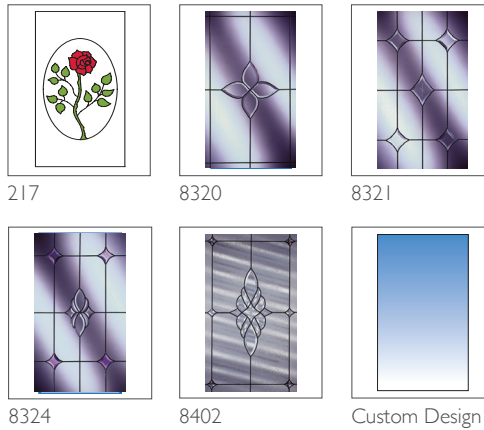

1 DOOR COLOURS

Same colour on inside and outside or white inside

TWO COLOUR

Exterior colour with white on the inside

2 GLAZING OPTIONS

Double Glazed – 6.8mm Laminated

Lead Designs

Internal Georgian Bar Designs

Hemsworth Aluminium Entrance Door (FP4)

TECHNICAL FEATURES

Construction	Aluminium frame and door leaf with polyamide thermal break
Material	Aluminium
Finish	Powder coated, finish varies depending on the colour: White – High gloss, Black and Brown – Semi gloss Charcoal and Battleship Grey – Matt
Rebate	Double rebate weatherproof seals
Frame	70mm deep Aluminium frame
Frame Colour	(Same colour on the inside and outside, and only available as the same colour as the door) White – RAL9910 Black – RAL9005 Brown – BS08B29 Battleship Grey – RAL9006 Charcoal – RAL7016
Frame Colour	(White on the inside, and only available as the same colour as the door) Black / White
Opening	Both in or out of the home
Locking system	Bi-directional multipoint locking mechanism
Lock rating	1* Euro Cylinder
Cylinder Guard	Yes
Test standard	Latest PAS 24:2016 security and weatherproof standards