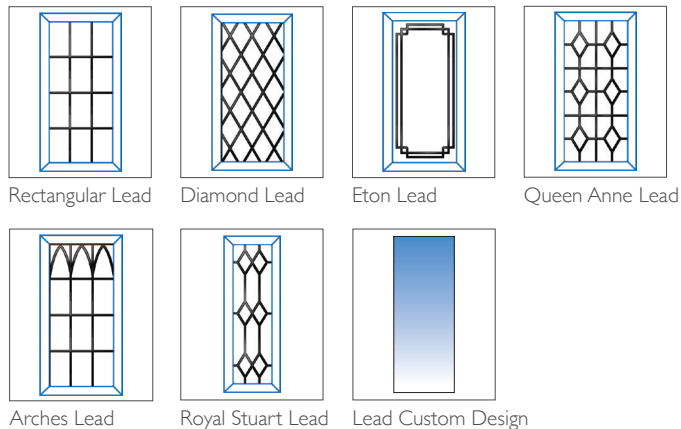

1 DOOR COLOURS

Same colour on inside and outside or white inside

TWO COLOUR

Exterior colour with white on the inside

2 GLAZING OPTIONS

Double Glazed – 6.8mm Laminated

Lead Designs

Internal Georgian Bar Designs

3 FURNITURE HARDWARE OPTIONS AS STANDARD

The door comes with the standard door furniture pack which has various options (see below).

Swan Neck Handle

Only available in Chrome and Gold

Modern Handle

LETTERBOX

Hemsworth Aluminium Entrance Door (FP4)

TECHNICAL FEATURES

Construction	Aluminium frame and door leaf with polyamide thermal break
Material	Aluminium
Finish	Powder coated, finish varies depending on the colour: White – High gloss, Black and Brown – Semi gloss Charcoal and Battleship Grey – Matt
Rebate	Double rebate weatherproof seals
Frame	70mm deep Aluminium frame
Frame Colour	(Same colour on the inside and outside, and only available as the same colour as the door) White – RAL9910 Black – RAL9005 Brown – BS08B29 Battleship Grey – RAL9006 Charcoal – RAL7016
Frame Colour	(White on the inside, and only available as the same colour as the door) Black / White
Opening	Both in or out of the home
Locking system	Bi-directional multipoint locking mechanism
Lock rating	1* Euro Cylinder
Cylinder Guard	Yes
Test standard	Latest PAS 24:2016 security and weatherproof standards