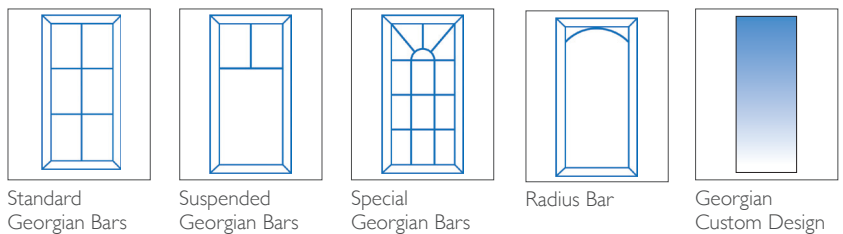

1 DOOR COLOURS

Same colour on inside and outside or white inside

TWO COLOUR

Exterior colour with white on the inside

2 GLAZING OPTIONS

Double Glazed – 6.8mm Laminated

Lead Designs

Internal Georgian Bar Designs

3 FURNITURE HARDWARE OPTIONS AS STANDARD

The door comes with the standard door furniture pack which has various options (see below).

Swan Neck Handle

Only available in Chrome and Gold

Modern Handle

LETTERBOX

Hemsworth Aluminium Entrance Door (FP4)

TECHNICAL FEATURES

Construction	Aluminium frame and door leaf with polyamide thermal break
Material	Aluminium
Finish	Powder coated, finish varies depending on the colour: White – High gloss, Black and Brown – Semi gloss Charcoal and Battleship Grey – Matt
Rebate	Double rebate weatherproof seals
Frame	70mm deep Aluminium frame
Frame Colour	(Same colour on the inside and outside, and only available as the same colour as the door) White – RAL9910 Black – RAL9005 Brown – BS08B29 Battleship Grey – RAL9006 Charcoal – RAL7016
Frame Colour	(White on the inside, and only available as the same colour as the door) Black / White
Opening	Both in or out of the home
Locking system	Bi-directional multipoint locking mechanism
Lock rating	1* Euro Cylinder
Cylinder Guard	Yes
Test standard	Latest PAS 24:2016 security and weatherproof standards