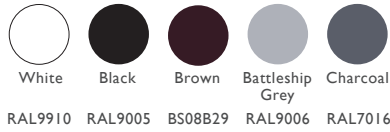

1 DOOR COLOURS

Same colour on inside and outside or white inside

TWO COLOUR

Exterior colour with white on the inside

2 GLAZING OPTIONS

Double Glazed – 6.8mm Laminated

Lead Designs

Internal Georgian Bar Designs

Hemsworth Aluminium Entrance Door (FP4)

TECHNICAL FEATURES

Construction	Aluminium frame and door leaf with polyamide thermal break
Material	Aluminium
Finish	Powder coated, finish varies depending on the colour: White – High gloss, Black and Brown – Semi gloss Charcoal and Battleship Grey – Matt
Rebate	Double rebate weatherproof seals
Frame	70mm deep Aluminium frame
Frame Colour	(Same colour on the inside and outside, and only available as the same colour as the door) White – RAL9910 Black – RAL9005 Brown – BS08B29 Battleship Grey – RAL9006 Charcoal – RAL7016
Frame Colour	(White on the inside, and only available as the same colour as the door) Black / White
Opening	Both in or out of the home
Locking system	Bi-directional multipoint locking mechanism
Lock rating	1* Euro Cylinder
Cylinder Guard	Yes
Test standard	Latest PAS 24:2016 security and weatherproof standards