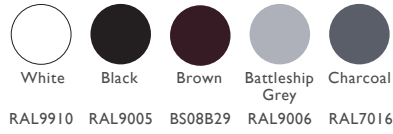

Rye Aluminium Entrance Door (FP2)

1 DOOR COLOURS

Same colour on inside and outside or white inside

TWO COLOUR

Exterior colour with white on the inside

2 GLAZING OPTIONS

Not available with this design

3 FURNITURE HARDWARE OPTIONS AS STANDARD

Standard Furniture	
Min Width	Max Width
660mm	1260mm
Min Height	Max Height
1940mm	2418mm

Rye Aluminium Entrance Door (FP2)

TECHNICAL FEATURES

Construction	Aluminium frame and door leaf with polyamide thermal break
Material	Aluminium
Finish	Powder coated, finish varies depending on the colour: White – High gloss, Black and Brown – Semi gloss Charcoal and Battleship Grey – Matt
Rebate	Double rebate weatherproof seals
Frame	70mm deep Aluminium frame
Frame Colour	(Same colour on the inside and outside, and only available as the same colour as the door) White – RAL9910 Black – RAL9005 Brown – BS08B29 Battleship Grey – RAL9006 Charcoal – RAL7016
Frame Colour	(White on the inside, and only available as the same colour as the door) Black / White
Opening	Both in or out of the home
Locking system	Bi-directional multipoint locking mechanism
Lock rating	1* Euro Cylinder
Cylinder Guard	Yes
Test standard	Latest PAS 24:2016 security and weatherproof standards