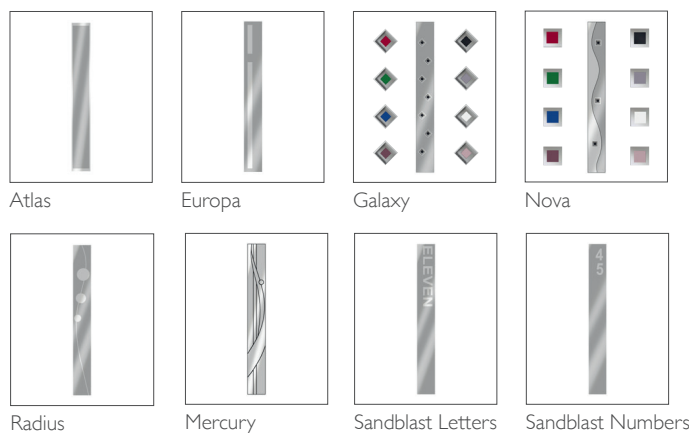

3 GLAZING OPTIONS

Triple Glazed – 6.8mm Laminated