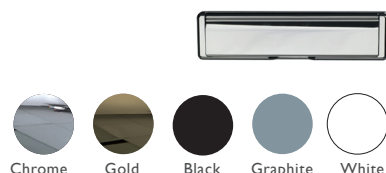

Barcelona 70mm Composite Door (FPI20)

1 DOOR COLOURS

Same colour on inside and outside or white inside

2 FRAME COLOUR OPTIONS ONE COLOUR

Same colour on inside and outside

TWO COLOUR

Exterior frame colour with white on the inside

3 GLAZING OPTIONS

Triple Glazed – 6.8mm Laminated

Maximum sizes include vent head, standard threshold and cill

Minimum sizes include no vent head, no cill and low threshold

Standard Furniture	
Min Width	Max Width
724mm	1090mm
Min Height	Max Height
1919mm	2337mm

Contemporary Furniture	
Min Width	Max Width
945mm	1090mm
Min Height	Max Height
2007mm	2337mm

4 FURNITURE HARDWARE OPTIONS AS STANDARD

The door comes with the standard door furniture pack which has various options (see below). Please see reverse of page for further furniture packs.

LETTERBOX