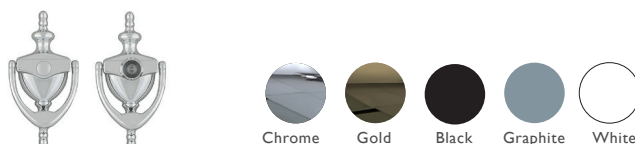

DOOR KNOCKERS

Available with or without spy hole