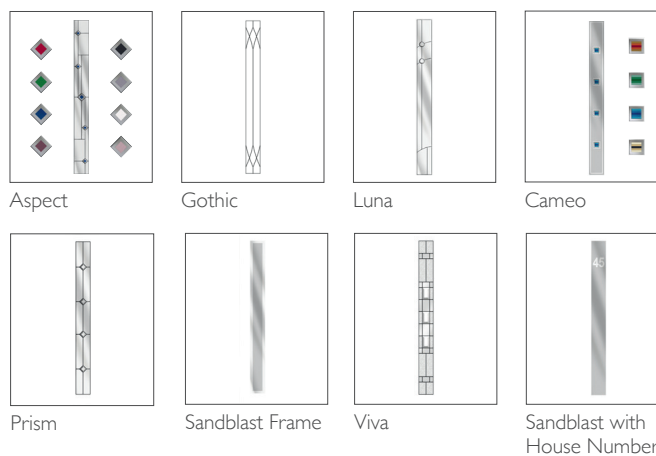

## 1 DOOR COLOURS

Same colour on inside and outside or white inside

## 2 FRAME COLOUR OPTIONS ONE COLOUR

Same colour on inside and outside

## TWO COLOUR

Exterior frame colour with white on the inside

## 3 GLAZING OPTIONS

Triple Glazed – 6.8mm Laminated – (available on the left or right)