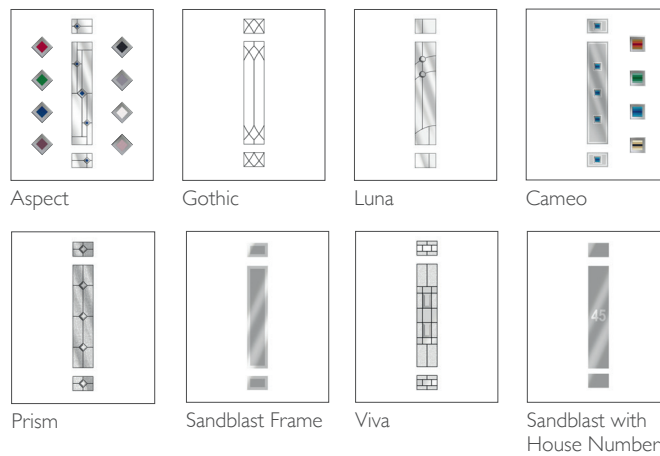

Gothenburg 70mm Composite Door (FPI15)

1 DOOR COLOURS

Same colour on inside and outside or white inside

2 FRAME COLOUR OPTIONS ONE COLOUR

Same colour on inside and outside

TWO COLOUR

Exterior frame colour with white on the inside

3 GLAZING OPTIONS

Triple Glazed – 6.8mm Laminated

Maximum sizes include vent head, standard threshold and cill

Minimum sizes include no vent head, no cill and low threshold

Standard Furniture	
Min Width	Max Width
704mm	1090mm
Min Height	Max Height
1940mm	2337mm

TECHNICAL FEATURES

Construction	High density polyurethane thermally insulated core.
Material	GRP
Finish	GRP woodgrain texture moulded skin – Yes Smooth not available
Rebate	Double rebate weatherproof seals
Frame	70mm deep uPVC bevelled frame
Opening	Both in or out of the home
Locking system	Bi-directional multipoint locking mechanism
Lock rating	1* Euro Cylinder
Cylinder Guard	No
Test standard	Latest PAS 24:2016 security and weatherproof standards