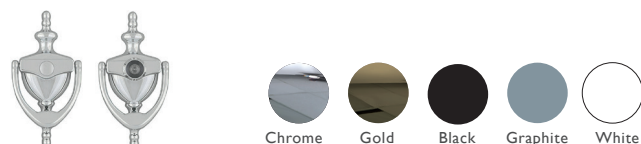

DOOR KNOCKERS

Available with or without spy hole