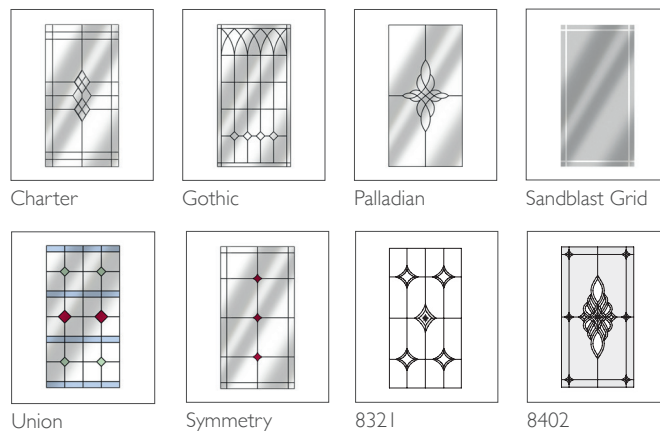

3 GLAZING OPTIONS

Triple Glazed – 6.8mm Laminated