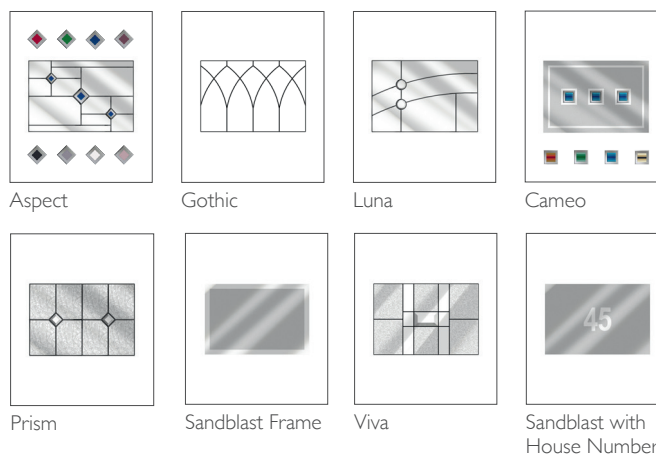

Contemporary Furniture	
Min Width	Max Width
976mm	1090mm
Min Height	Max Height
2007mm	2337mm

1 DOOR COLOURS

Same colour on inside and outside or white inside

2 FRAME COLOUR OPTIONS ONE COLOUR

Same colour on inside and outside

TWO COLOUR

Exterior frame colour with white on the inside

3 GLAZING OPTIONS

Triple Glazed – 6.8mm Laminated

4 FURNITURE HARDWARE OPTIONS AS STANDARD

The door comes with the standard door furniture pack which has various options (see below). Please see reverse of page for further furniture packs.