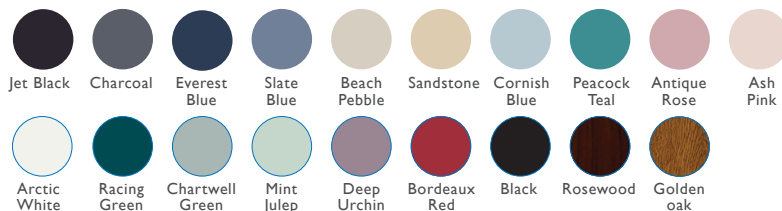

Contemporary Furniture	
Min Width	Max Width
976mm	1090mm
Min Height	Max Height
2007mm	2337mm

1 DOOR COLOURS

Same colour on inside and outside or white inside

2 FRAME COLOUR OPTIONS ONE COLOUR

Same colour on inside and outside

TWO COLOUR

Exterior frame colour with white on the inside

3 GLAZING OPTIONS

Triple Glazed – 6.8mm Laminated

4 FURNITURE HARDWARE OPTIONS AS STANDARD

The door comes with the standard door furniture pack which has various options (see below). Please see reverse of page for further furniture packs.

ADDITIONAL ACCESSORIES AVAILABLE AS OPTIONS

Fishing guard	Yes
Internal colour	White
External colour	Chrome, Gold, Black
Door chain	Chrome Gold
Hinge colours	Chrome, Gold, Brown, White and Black
SmartLock Available	Yes
Cat Flap	No