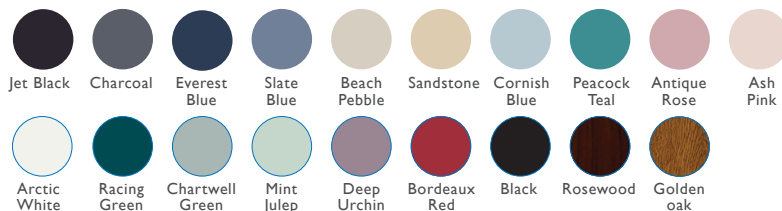

Contemporary Furniture	
Min Width	Max Width
814mm	1090mm
Min Height	Max Height
2007mm	2337mm

1 DOOR COLOURS

Same colour on inside and outside or white inside

2 FRAME COLOUR OPTIONS ONE COLOUR

Same colour on inside and outside

TWO COLOUR

Exterior frame colour with white on the inside

3 GLAZING OPTIONS

Triple Glazed – 6.8mm Laminated

4 FURNITURE HARDWARE OPTIONS AS STANDARD

The door comes with the standard door furniture pack which has various options (see below). Please see reverse of page for further furniture packs.

ADDITIONAL ACCESSORIES AVAILABLE AS OPTIONS

Fishing guard	Yes
Internal colour	White
External colour	Chrome, Gold, Black
Door chain	Chrome Gold
Hinge colours	Chrome, Gold, Brown, White and Black
SmartLock Available	Yes
Cat Flap	No