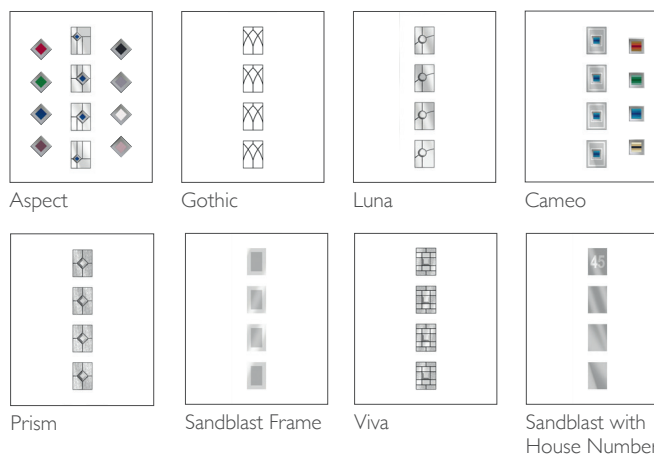

Contemporary Furniture	
Min Width	Max Width
814mm	1090mm
Min Height	Max Height
2007mm	2337mm

1 DOOR COLOURS

Same colour on inside and outside or white inside

2 FRAME COLOUR OPTIONS ONE COLOUR

Same colour on inside and outside

TWO COLOUR

Exterior frame colour with white on the inside

3 GLAZING OPTIONS

Triple Glazed – 6.8mm Laminated

4 FURNITURE HARDWARE OPTIONS AS STANDARD

The door comes with the standard door furniture pack which has various options (see below). Please see reverse of page for further furniture packs.